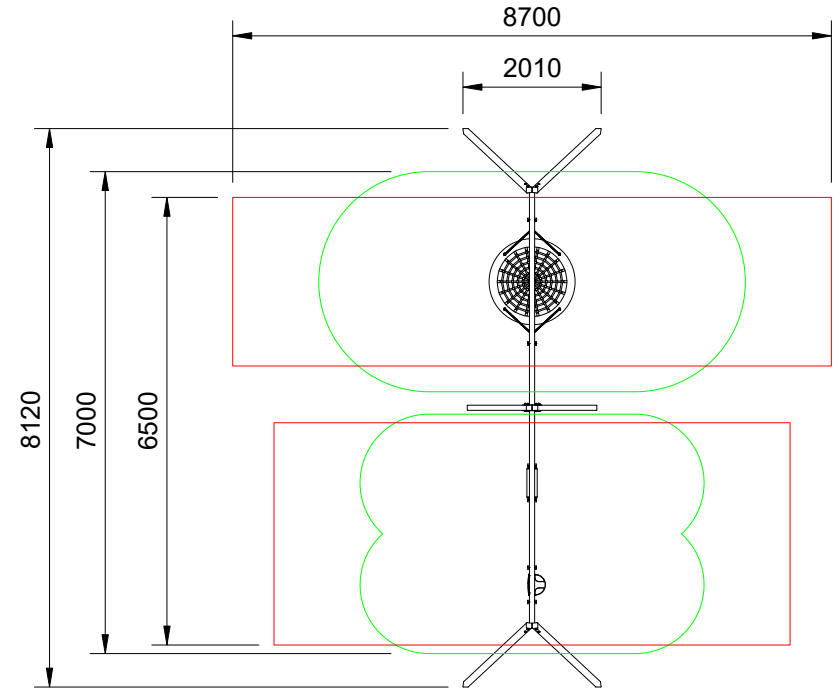

RESILIENCE

Plan View
Scale: 1:110

Elevation
Scale: 1:80

Specifications:

Product Range	Resilience
Target Age Range	2 - 6 Years
Max Equipment Height	2380mm
Critical Fall Height	1350mm
Soft Fall Area	54m ²

Legend:

- Impact Area as per AS4685:2021
- Free Space as per AS4685:2021
- Recommended Clearance Area
- Education Department Minimum
- Provide impact attenuating surfacing to impact area as per AS4422:2016 and AS4685.1:2021.

Scalebars (m)
Do Not Scale For Dimensions