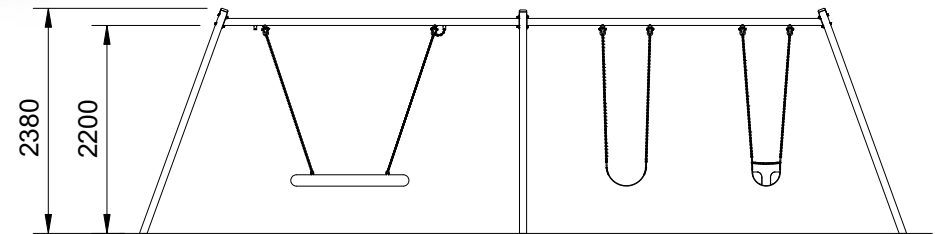

RESILIENCE

Plan View
Scale: 1:110

Elevation
Scale: 1:80

Specifications:

Product Range	Resilience
Target Age Range	2 - 6 Years
Max Equipment Height	2380mm
Critical Fall Height	1350mm
Soft Fall Area	54m ²

Legend:

Scalebars (m)
Do Not Scale For Dimensions