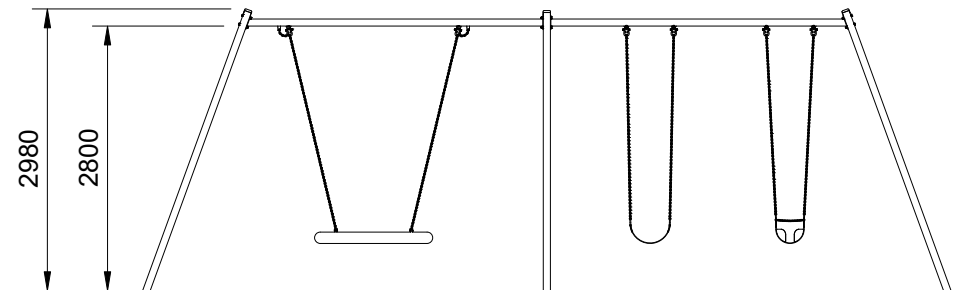

RESILIENCE

Plan View
Scale: 1:110

Elevation
Scale: 1:80

Specifications:

Product Range	Resilience
Target Age Range	2 - 12 Years
Max Equipment Height	2980mm
Critical Fall Height	1650mm
Soft Fall Area	61m ²

Legend:

Scalebars (m)
Do Not Scale For Dimensions