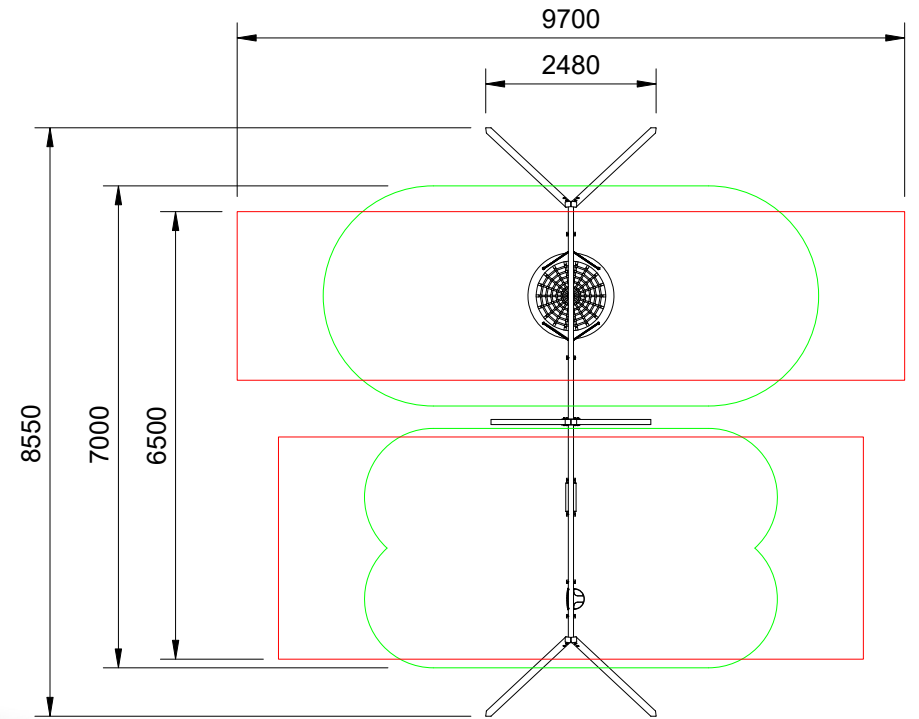

RESILIENCE

Plan View
Scale: 1:110

Elevation
Scale: 1:80

Specifications:

Product Range	Resilience
Target Age Range	2 - 12 Years
Max Equipment Height	2980mm
Critical Fall Height	1650mm
Soft Fall Area	61m ²

Legend:

- Impact Area as per AS4685:2021
- Free Space as per AS4685:2021
- Recommended Clearance Area
- Education Department Minimum
- Provide impact attenuating surfacing to impact area as per AS4422:2016 and AS4685.1:2021.

Scalebars (m)
Do Not Scale For Dimensions