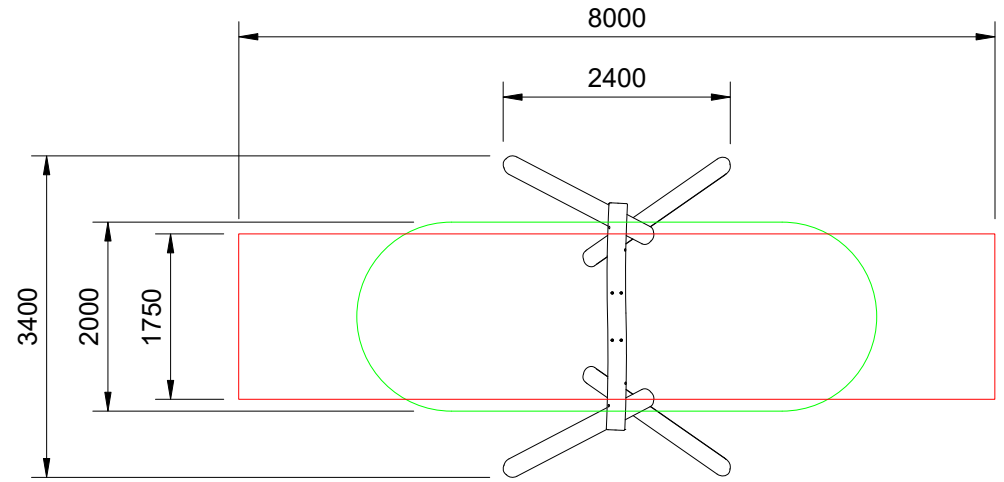

INSTINCTIVE

Plan View  
Scale: 1:80

Elevation  
Scale: 1:50

### Specifications:

<b>Product Range</b>	Instinctive
<b>Target Age Range</b>	2 - 12 Years
<b>Max Equipment Height</b>	2840mm
<b>Critical Fall Height</b>	1500mm
<b>Soft Fall Area</b>	15m <sup>2</sup>

### Legend:

- Impact Area as per AS4685:2021
- Free Space as per AS4685:2021
- Recommended Clearance Area
- Education Department Minimum
- Provide impact attenuating surfacing to impact area as per AS4422:2016 and AS4685.1:2021.

**Scalebars (m)**  
Do Not Scale For Dimensions