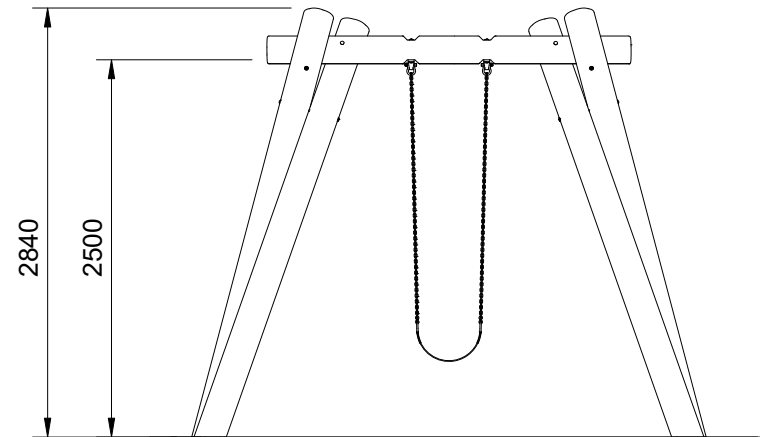

INSTINCTIVE

Plan View  
Scale: 1:80

Elevation  
Scale: 1:50

### Specifications:

<b>Product Range</b>	Instinctive
<b>Target Age Range</b>	2 - 12 Years
<b>Max Equipment Height</b>	2840mm
<b>Critical Fall Height</b>	1500mm
<b>Soft Fall Area</b>	15m <sup>2</sup>

**Scalebars (m)**  
Do Not Scale For Dimensions