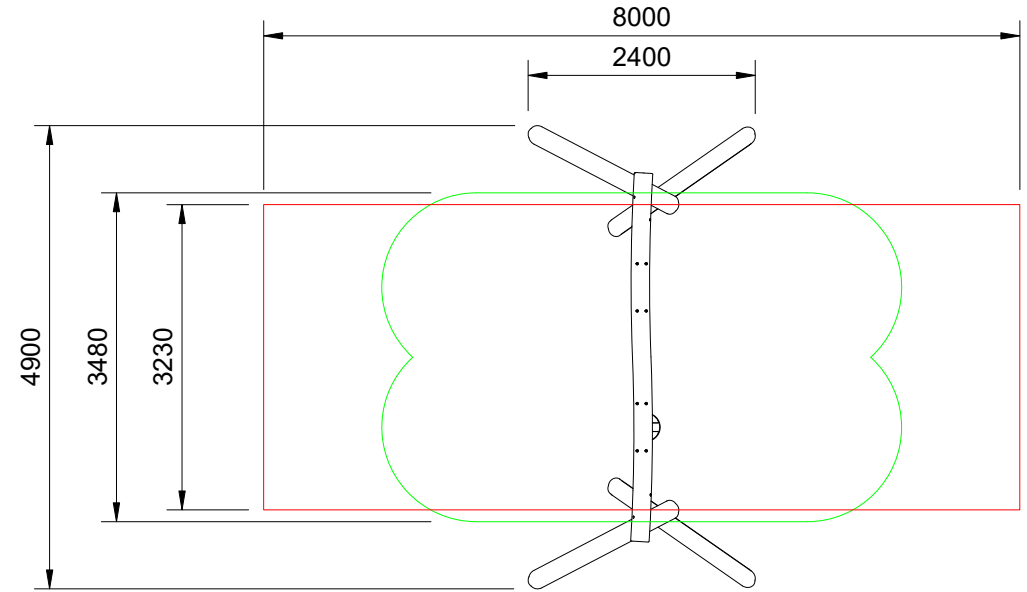

INSTINCTIVE

Plan View
Scale: 1:80

Elevation
Scale: 1:50

Specifications:

Product Range	Instinctive
Target Age Range	2 - 12 Years
Max Equipment Height	2840mm
Critical Fall Height	1500mm
Soft Fall Area	27m ²

Legend:

- Impact Area as per AS4685:2021
- Free Space as per AS4685:2021
- Recommended Clearance Area
- Education Department Minimum
- Provide impact attenuating surfacing to impact area as per AS4422:2016 and AS4685.1:2021.

Scalebars (m)
Do Not Scale For Dimensions