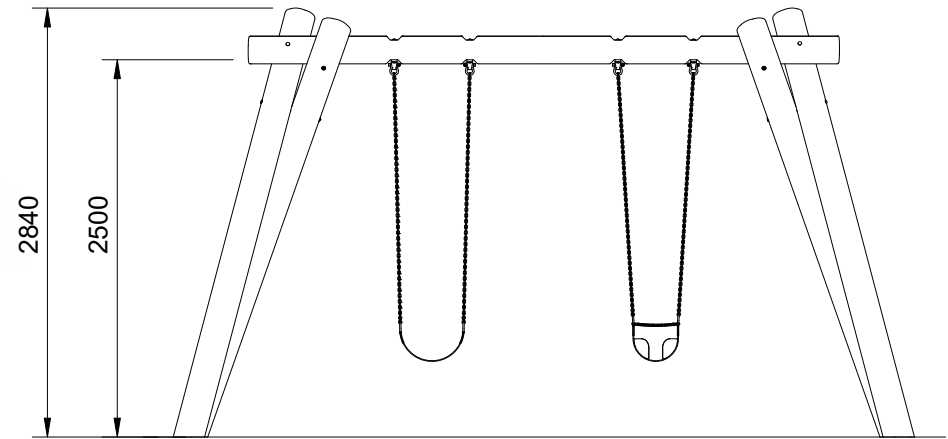

INSTINCTIVE

Plan View
Scale: 1:80

Elevation
Scale: 1:50

Specifications:

Product Range	Instinctive
Target Age Range	2 - 12 Years
Max Equipment Height	2840mm
Critical Fall Height	1500mm
Soft Fall Area	27m ²

Legend:

- Impact Area as per AS4685:2021
- Free Space as per AS4685:2021
- Recommended Clearance Area
- Education Department Minimum
- Provide impact attenuating surfacing to impact area as per AS4422:2016 and AS4685.1:2021.

Scalebars (m)
Do Not Scale For Dimensions