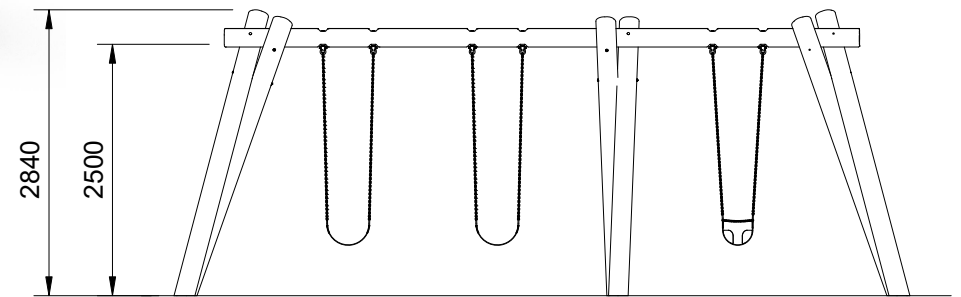

INSTINCTIVE

Plan View
Scale: 1:100

Elevation
Scale: 1:75

Specifications:

Product Range	Instinctive
Target Age Range	2 - 12 Years
Max Equipment Height	2840mm
Critical Fall Height	1500mm
Soft Fall Area	46m ²

Legend:

- Impact Area as per AS4685:2021
- Free Space as per AS4685:2021
- Recommended Clearance Area
- Education Department Minimum
- Provide impact attenuating surfacing to impact area as per AS4422:2016 and AS4685.1:2021.

Scalebars (m)

Do Not Scale For Dimensions