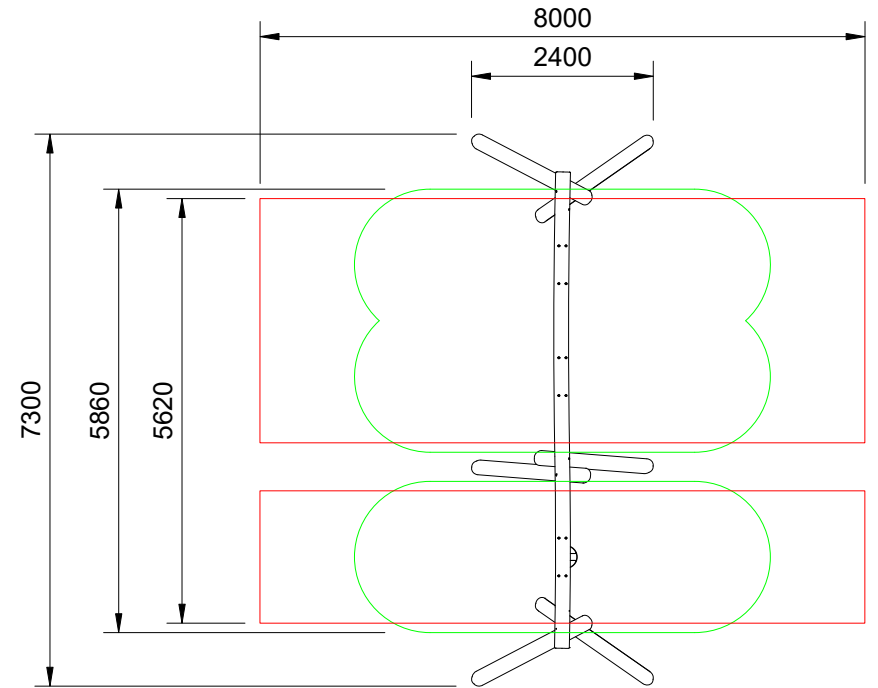

INSTINCTIVE

Plan View
Scale: 1:100

Elevation
Scale: 1:75

Specifications:

Product Range	Instinctive
Target Age Range	2 - 12 Years
Max Equipment Height	2840mm
Critical Fall Height	1500mm
Soft Fall Area	46m ²

Legend:

- Impact Area as per AS4685:2021
- Free Space as per AS4685:2021
- Recommended Clearance Area
- Education Department Minimum
- Provide impact attenuating surfacing to impact area as per AS4422:2016 and AS4685.1:2021.

Scalebars (m)

Do Not Scale For Dimensions