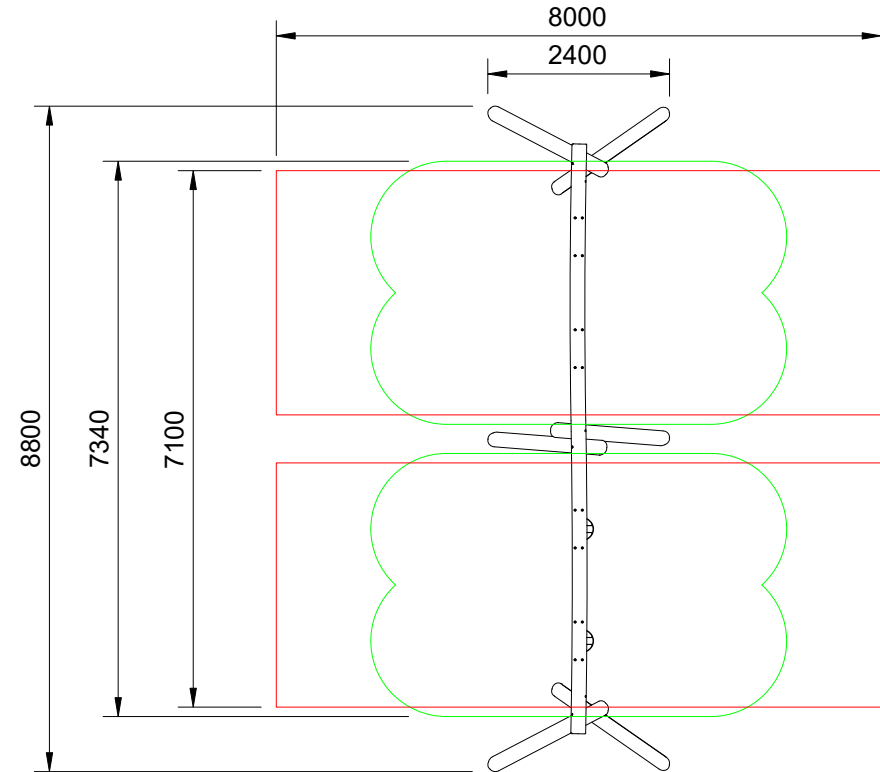

INSTINCTIVE

Plan View
Scale: 1:100

Elevation
Scale: 1:75

Specifications:

Product Range	Instinctive
Target Age Range	2 - 12 Years
Max Equipment Height	2840mm
Critical Fall Height	1500mm
Soft Fall Area	58m ²

Legend:

- Impact Area as per AS4685:2021
 - Free Space as per AS4685:2021
 - Recommended Clearance Area
 - Education Department Minimum
- Provide impact attenuating surfacing to impact area as per AS4422:2016 and AS4685.1:2021.

Scalebars (m)

Do Not Scale For Dimensions