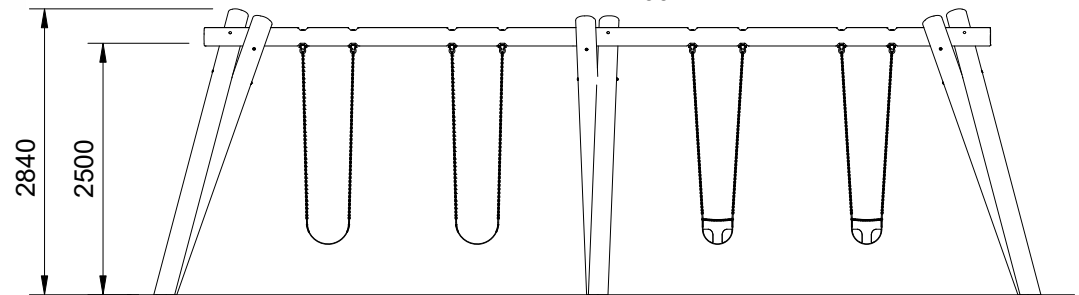

INSTINCTIVE

Plan View
Scale: 1:100

Elevation
Scale: 1:75

Specifications:

Product Range	Instinctive
Target Age Range	2 - 12 Years
Max Equipment Height	2840mm
Critical Fall Height	1500mm
Soft Fall Area	58m ²

Legend:

- Impact Area as per AS4685:2021
 - Free Space as per AS4685:2021
 - Recommended Clearance Area
 - Education Department Minimum
- Provide impact attenuating surfacing to impact area as per AS4422:2016 and AS4685.1:2021.

Scalebars (m)

Do Not Scale For Dimensions