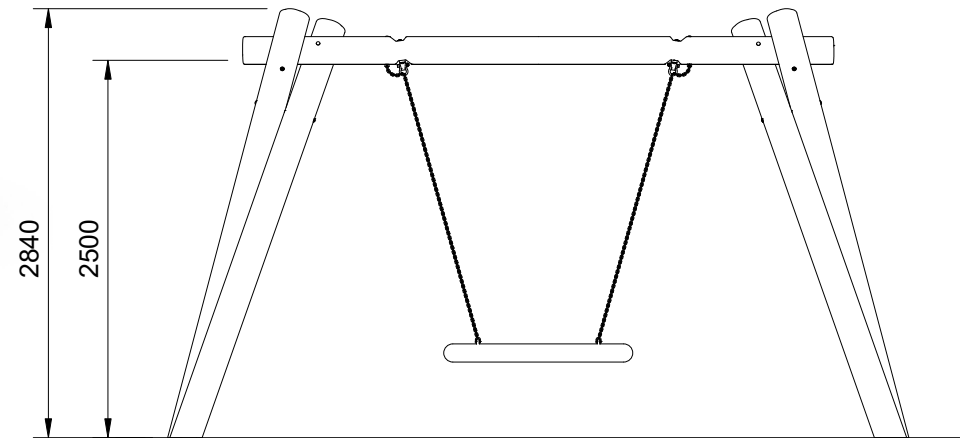

INSTINCTIVE

Plan View  
Scale: 1:80

Elevation  
Scale: 1:50

### Specifications:

<b>Product Range</b>	Instinctive
<b>Target Age Range</b>	2 - 12 Years
<b>Max Equipment Height</b>	2840mm
<b>Critical Fall Height</b>	1560mm
<b>Soft Fall Area</b>	20m <sup>2</sup>

### Legend:

- Impact Area as per AS4685:2021
- Free Space as per AS4685:2021
- - - Recommended Clearance Area
- - - Circulation Area as per AS4685:2021

- Provide impact attenuating surfacing to impact area as per AS4422:2016 and AS4685.1:2021.

**Scalebars (m)**  
Do Not Scale For Dimensions