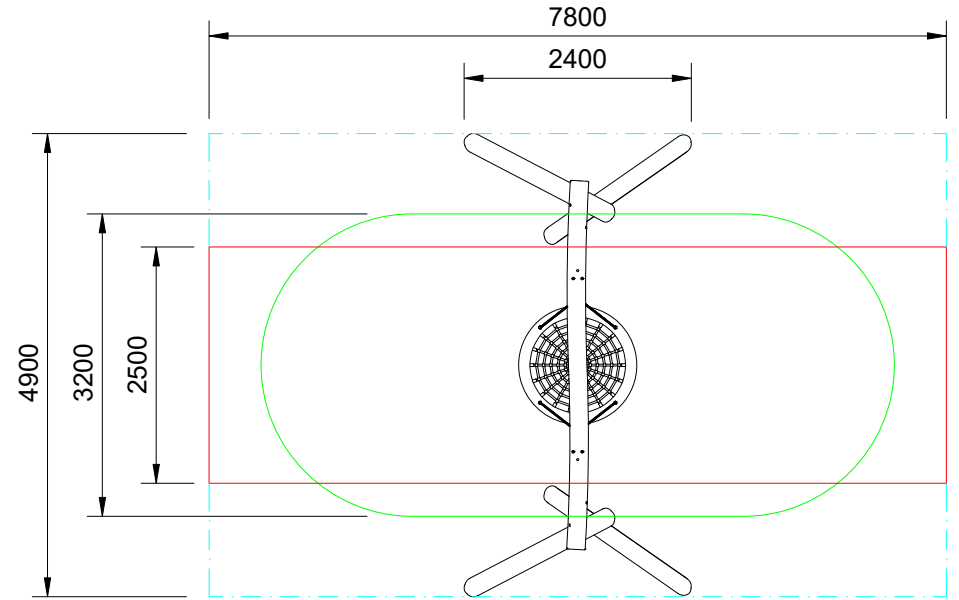

INSTINCTIVE

Plan View  
Scale: 1:80

Elevation  
Scale: 1:50

### Specifications:

<b>Product Range</b>	Instinctive
<b>Target Age Range</b>	2 - 12 Years
<b>Max Equipment Height</b>	2840mm
<b>Critical Fall Height</b>	1560mm
<b>Soft Fall Area</b>	20m <sup>2</sup>

### Legend:

- Impact Area as per AS4685:2021
- Free Space as per AS4685:2021
- - - Recommended Clearance Area
- - - Circulation Area as per AS4685:2021

- Provide impact attenuating surfacing to impact area as per AS4422:2016 and AS4685.1:2021.

**Scalebars (m)**  
Do Not Scale For Dimensions