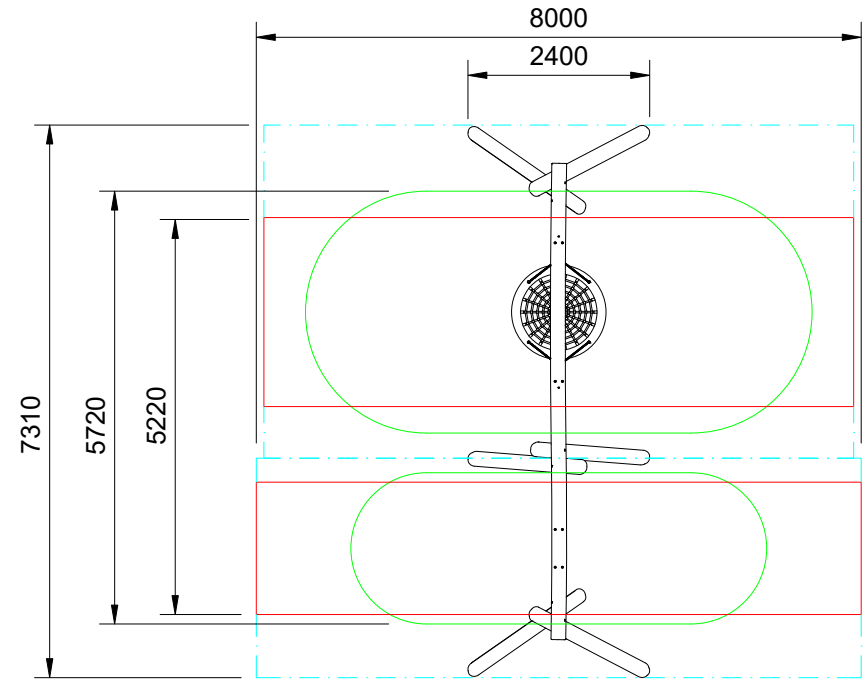

INSTINCTIVE

Plan View
Scale: 1:100

Elevation
Scale: 1:60

Specifications:

| | |
|----------------------|------------------|
| Product Range | Instinctive |
| Target Age Range | 2 - 12 Years |
| Max Equipment Height | 2840mm |
| Critical Fall Height | 1560mm |
| Soft Fall Area | 46m ² |

Legend:

- Impact Area as per AS4685:2021
- Free Space as per AS4685:2021
- Recommended Clearance Area
- Circulation Area as per AS4685:2021

- Provide impact attenuating surfacing to impact area as per AS4422:2016 and AS4685.1:2021.

Scalebars (m)
Do Not Scale For Dimensions