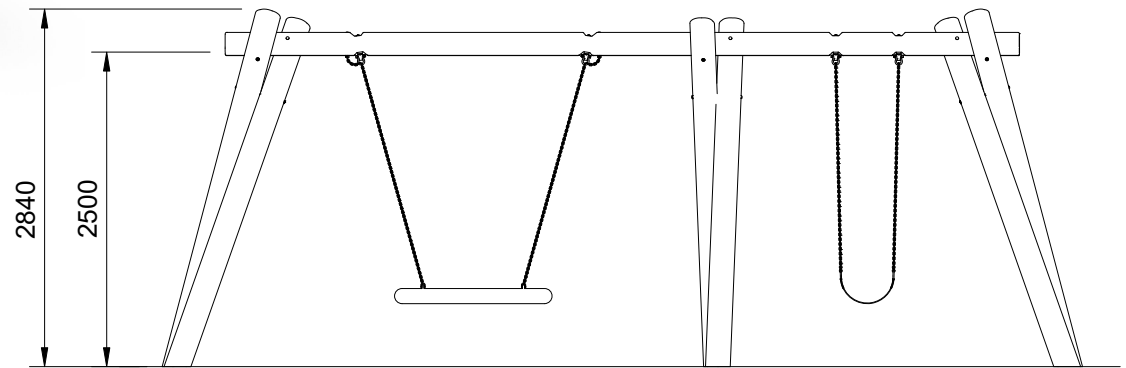

INSTINCTIVE

Plan View
Scale: 1:100

Elevation
Scale: 1:60

Specifications:

| | |
|----------------------|------------------|
| Product Range | Instinctive |
| Target Age Range | 2 - 12 Years |
| Max Equipment Height | 2840mm |
| Critical Fall Height | 1560mm |
| Soft Fall Area | 46m ² |

Legend:

- Impact Area as per AS4685:2021
- Free Space as per AS4685:2021
- Recommended Clearance Area
- Circulation Area as per AS4685:2021

- Provide impact attenuating surfacing to impact area as per AS4422:2016 and AS4685.1:2021.

Scalebars (m)
Do Not Scale For Dimensions