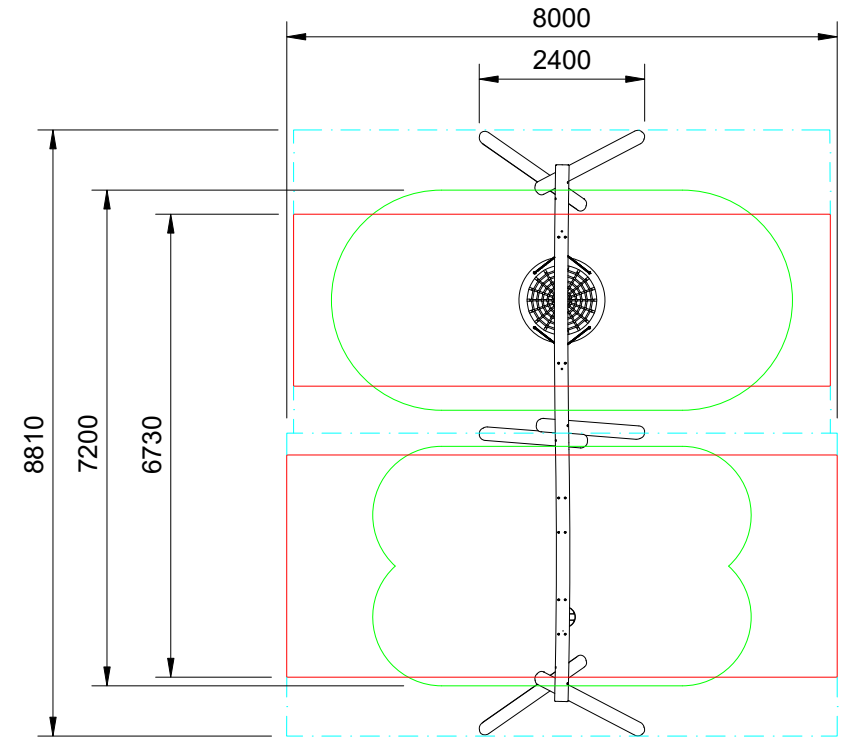

INSTINCTIVE

Plan View
Scale: 1:110

Elevation
Scale: 1:80

Specifications:

Product Range	Instinctive
Target Age Range	2 - 12 Years
Max Equipment Height	2840mm
Critical Fall Height	1560mm
Soft Fall Area	54m ²

Legend:

- Impact Area as per AS4685:2021
- Free Space as per AS4685:2021
- Recommended Clearance Area
- - - Circulation Area as per AS4685:2021

- Provide impact attenuating surfacing to impact area as per AS4422:2016 and AS4685.1:2021.

Scalebars (m)

Do Not Scale For Dimensions