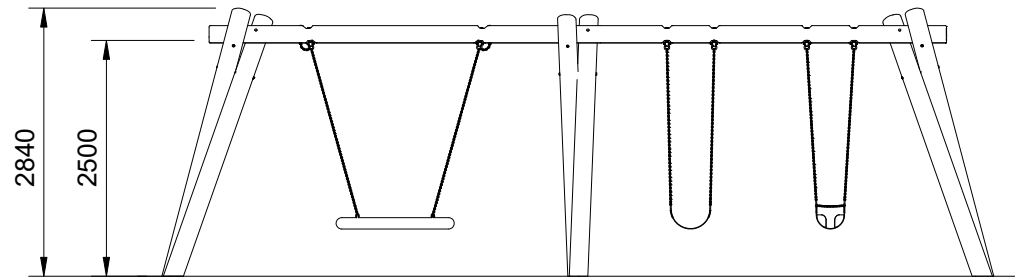

INSTINCTIVE

Plan View
Scale: 1:110

Elevation
Scale: 1:80

Specifications:

Product Range	Instinctive
Target Age Range	2 - 12 Years
Max Equipment Height	2840mm
Critical Fall Height	1560mm
Soft Fall Area	54m ²

Legend:

- Impact Area as per AS4685:2021
- Free Space as per AS4685:2021
- Recommended Clearance Area
- - - Circulation Area as per AS4685:2021

- Provide impact attenuating surfacing to impact area as per AS4422:2016 and AS4685.1:2021.

Scalebars (m)

Do Not Scale For Dimensions