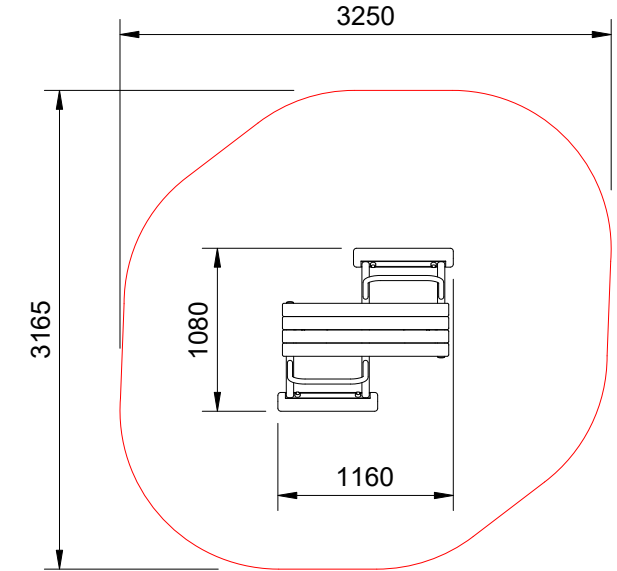

FORTITUDE

Plan View
Scale: 1:50

Elevation
Scale: 1:20

Specifications:

Product Range	Fortitude
Target Age Range	2 - 6 Years
Max Equipment Height	790mm
Critical Fall Height	600mm
Soft Fall Area	9m ²

Legend:

- Impact Area as per AS4685:2021
- Free Space as per AS4685:2021
- Recommended Clearance Area
- Education Department Minimum
- Provide impact attenuating surfacing to impact area as per AS4422:2016 and AS4685.1:2021.

Scalebars (m)

Do Not Scale For Dimensions