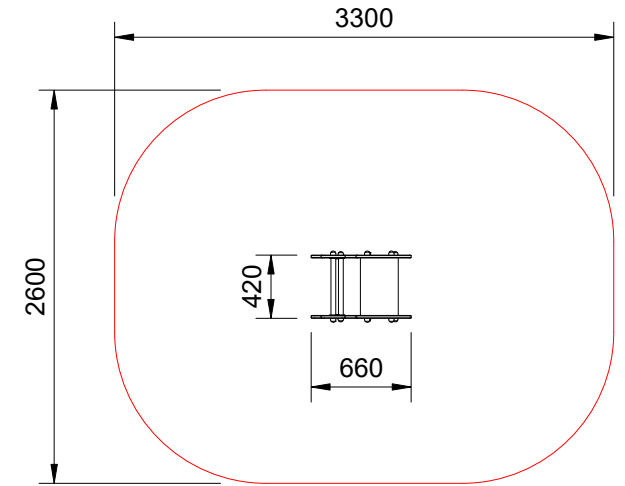

INDUSTRIOUS

Plan View
Scale: 1:50

Elevation
Scale: 1:20

Specifications:

Product Range	Industrious
Target Age Range	2 - 6 Years
Max Equipment Height	720mm
Critical Fall Height	600mm
Soft Fall Area	8m ²

Legend:

- Impact Area as per AS4685:2021
- Free Space as per AS4685:2021
- Recommended Clearance Area
- Education Department Minimum
- Provide impact attenuating surfacing to impact area as per AS4422:2016 and AS4685.1:2021.

Scalebars (m)

Do Not Scale For Dimensions