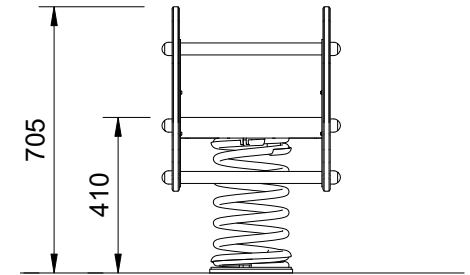

VALOUR

Plan View  
Scale: 1:50

Elevation  
Scale: 1:20

### Specifications:

<b>Product Range</b>	Valour
<b>Target Age Range</b>	2 - 6 Years
<b>Max Equipment Height</b>	705mm
<b>Critical Fall Height</b>	600mm
<b>Soft Fall Area</b>	8m <sup>2</sup>

**Scalebars (m)**  
Do Not Scale For Dimensions