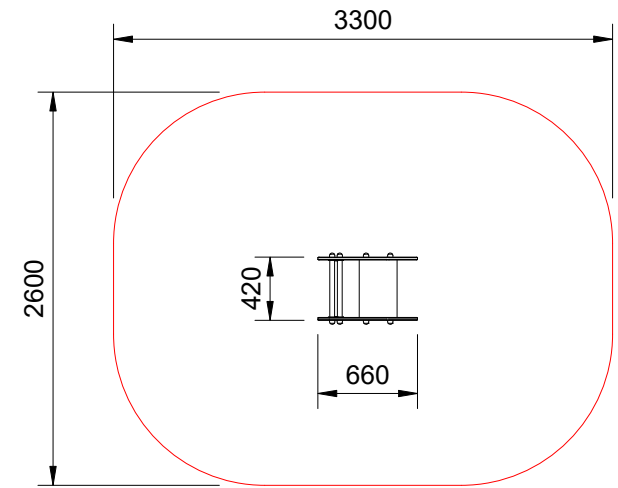

VALOUR

Plan View  
Scale: 1:50

Elevation  
Scale: 1:20

### Specifications:

<b>Product Range</b>	Valour
<b>Target Age Range</b>	2 - 6 Years
<b>Max Equipment Height</b>	705mm
<b>Critical Fall Height</b>	600mm
<b>Soft Fall Area</b>	8m <sup>2</sup>

**Scalebars (m)**  
Do Not Scale For Dimensions