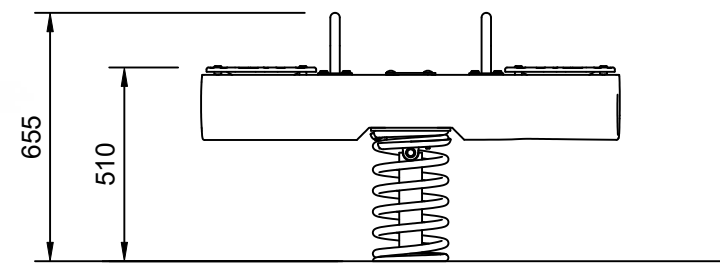

Plan View
Scale: 1:50

Elevation
Scale: 1:20

Specifications:

Product Range	Instinctive
Target Age Range	2 - 6 Years
Max Equipment Height	655mm
Critical Fall Height	600mm
Soft Fall Area	6m ²

Legend:

- Impact Area as per AS4685:2021
 - Free Space as per AS4685:2021
 - - - Recommended Clearance Area
 - Education Department Minimum
- Provide impact attenuating surfacing to impact area as per AS4422:2016 and AS4685.1:2021.

Scalebars (m)
Do Not Scale For Dimensions