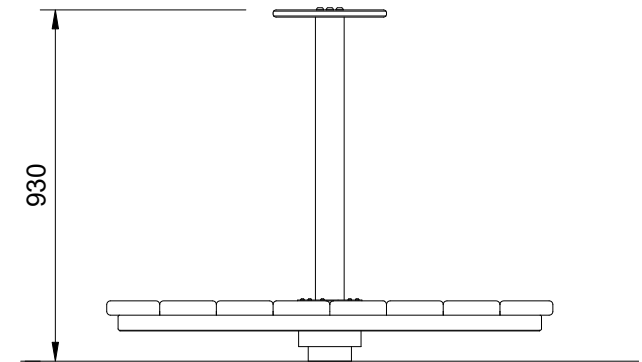

FORTITUDE

Plan View
Scale: 1:80

Elevation
Scale: 1:20

Specifications:

Product Range	Fortitude
Target Age Range	2 - 12 Years
Max Equipment Height	930mm
Critical Fall Height	1000mm
Soft Fall Area	21m ²

Legend:

- Impact Area as per AS4685:2021
- Free Space as per AS4685:2021
- Recommended Clearance Area
- Education Department Minimum
- Provide impact attenuating surfacing to impact area as per AS4422:2016 and AS4685.1:2021.

Scalebars (m)
Do Not Scale For Dimensions