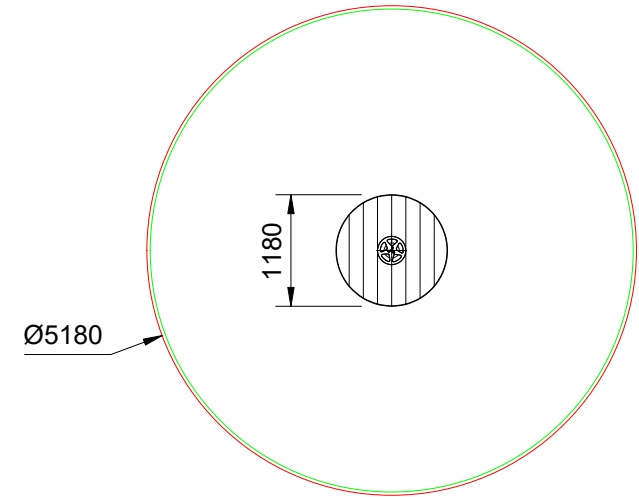

FORTITUDE

Plan View
Scale: 1:80

Elevation
Scale: 1:20

Specifications:

Product Range	Fortitude
Target Age Range	2 - 12 Years
Max Equipment Height	930mm
Critical Fall Height	1000mm
Soft Fall Area	21m ²

Legend:

- Impact Area as per AS4685:2021
- Free Space as per AS4685:2021
- Recommended Clearance Area
- Education Department Minimum
- Provide impact attenuating surfacing to impact area as per AS4422:2016 and AS4685.1:2021.

Scalebars (m)
Do Not Scale For Dimensions