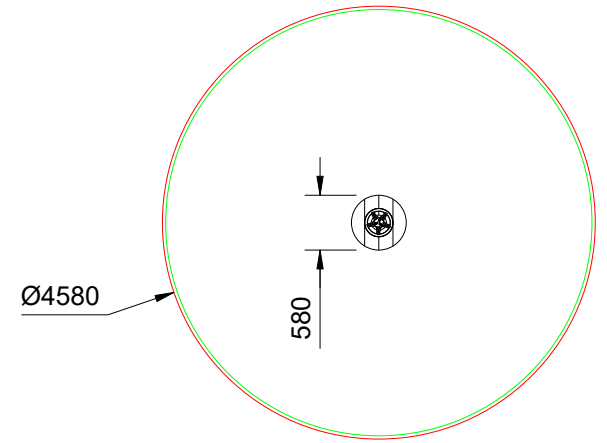

FORTITUDE

Plan View
Scale: 1:80

Elevation
Scale: 1:20

Specifications:

Product Range	Fortitude
Target Age Range	2 - 12 Years
Max Equipment Height	930mm
Critical Fall Height	1000mm
Soft Fall Area	16m ²

Legend:

- Impact Area as per AS4685:2021
- Free Space as per AS4685:2021
- Recommended Clearance Area
- Education Department Minimum
- Provide impact attenuating surfacing to impact area as per AS4422:2016 and AS4685.1:2021.

Scalebars (m)
Do Not Scale For Dimensions