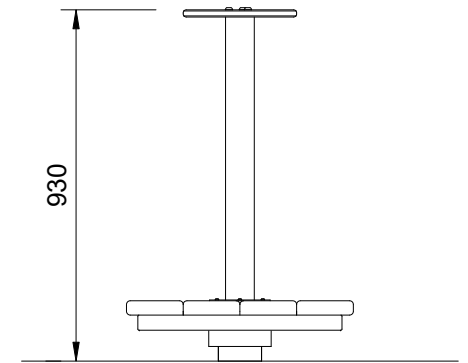

FORTITUDE

Plan View
Scale: 1:80

Elevation
Scale: 1:20

Specifications:

Product Range	Fortitude
Target Age Range	2 - 12 Years
Max Equipment Height	930mm
Critical Fall Height	1000mm
Soft Fall Area	16m ²

Legend:

- Impact Area as per AS4685:2021
- Free Space as per AS4685:2021
- Recommended Clearance Area
- Education Department Minimum
- Provide impact attenuating surfacing to impact area as per AS4422:2016 and AS4685.1:2021.

Scalebars (m)
Do Not Scale For Dimensions