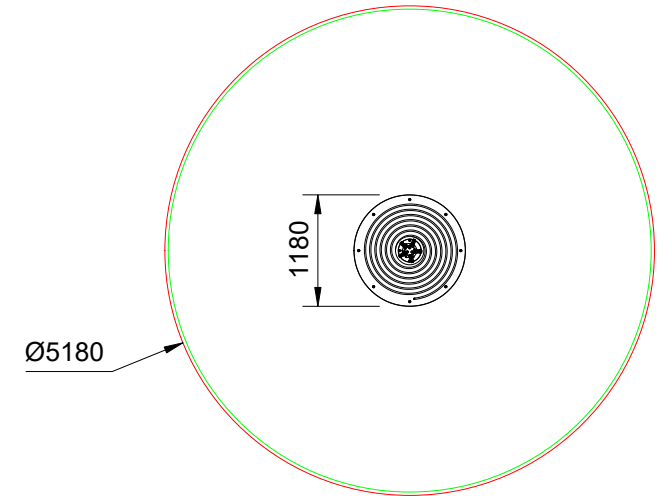

RESILIENCE

Specifications:

Product Range	Resilience
Target Age Range	2 - 12 Years
Max Equipment Height	930mm
Critical Fall Height	1000mm
Soft Fall Area	21m ²

Legend:

- Impact Area as per AS4685:2021
- Free Space as per AS4685:2021
- Recommended Clearance Area
- Education Department Minimum
- Provide impact attenuating surfacing to impact area as per AS4422:2016 and AS4685.1:2021.

Scalebars (m)
Do Not Scale For Dimensions