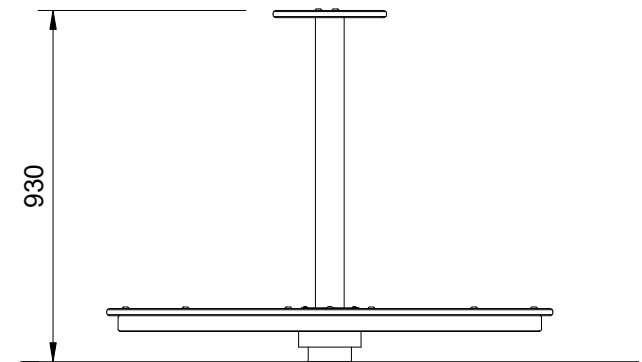

RESILIENCE

Specifications:

Product Range	Resilience
Target Age Range	2 - 12 Years
Max Equipment Height	930mm
Critical Fall Height	1000mm
Soft Fall Area	21m ²

Legend:

- Impact Area as per AS4685:2021
- Free Space as per AS4685:2021
- Recommended Clearance Area
- Education Department Minimum
- Provide impact attenuating surfacing to impact area as per AS4422:2016 and AS4685.1:2021.

Scalebars (m)
Do Not Scale For Dimensions