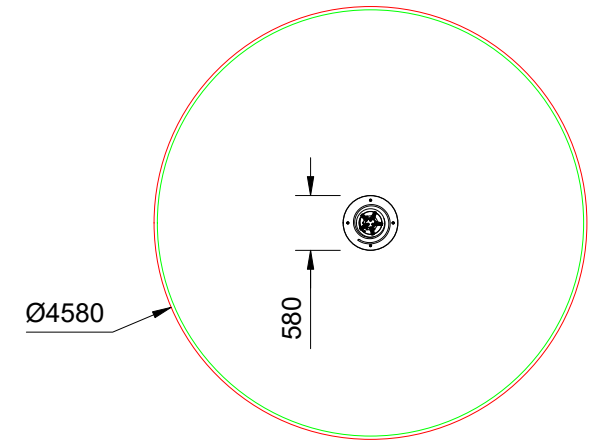

RESILIENCE

Specifications:

Product Range	Resilience
Target Age Range	2 - 12 Years
Max Equipment Height	930mm
Critical Fall Height	1000mm
Soft Fall Area	16m ²

Legend:

- Impact Area as per AS4685:2021
- Free Space as per AS4685:2021
- Recommended Clearance Area
- Education Department Minimum
- Provide impact attenuating surfacing to impact area as per AS4422:2016 and AS4685.1:2021.

Scalebars (m)
Do Not Scale For Dimensions