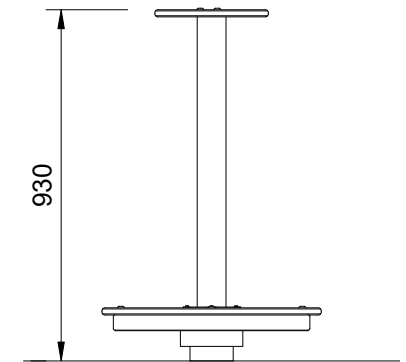

RESILIENCE

Specifications:

Product Range	Resilience
Target Age Range	2 - 12 Years
Max Equipment Height	930mm
Critical Fall Height	1000mm
Soft Fall Area	16m ²

Legend:

- Impact Area as per AS4685:2021
- Free Space as per AS4685:2021
- Recommended Clearance Area
- Education Department Minimum
- Provide impact attenuating surfacing to impact area as per AS4422:2016 and AS4685.1:2021.

Scalebars (m)
Do Not Scale For Dimensions