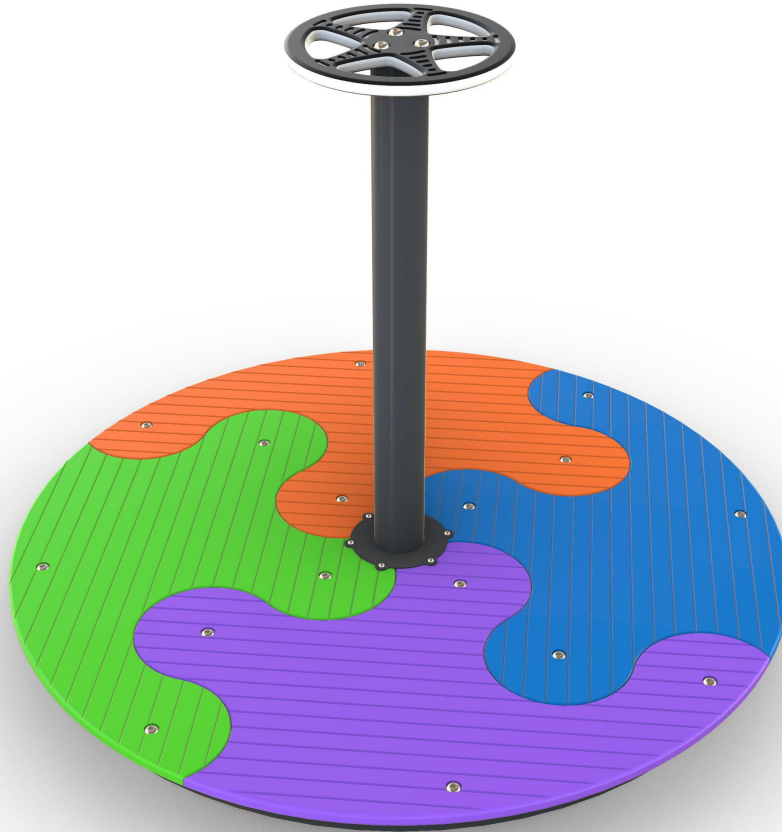

RESILIENCE

Plan View
Scale: 1:80

Elevation
Scale: 1:20

Specifications:

Product Range	Resilience
Target Age Range	2 - 12 Years
Max Equipment Height	930mm
Critical Fall Height	1000mm
Soft Fall Area	21m ²

Legend:

- Impact Area as per AS4685:2021
 - Free Space as per AS4685:2021
 - Recommended Clearance Area
 - Education Department Minimum
- Provide impact attenuating surfacing to impact area as per AS4422:2016 and AS4685.1:2021.

Scalebars (m)
Do Not Scale For Dimensions