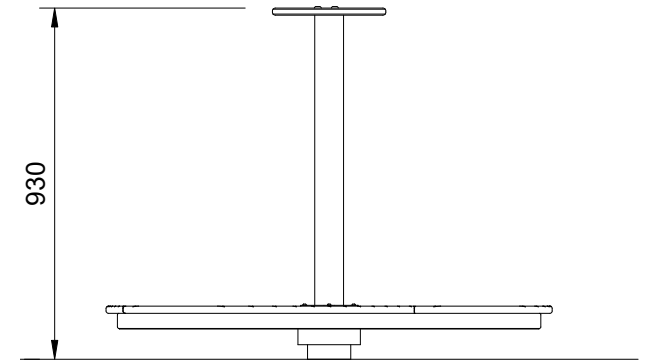

RESILIENCE

Plan View
Scale: 1:80

Elevation
Scale: 1:20

Specifications:

Product Range	Resilience
Target Age Range	2 - 12 Years
Max Equipment Height	930mm
Critical Fall Height	1000mm
Soft Fall Area	21m ²

Legend:

- Impact Area as per AS4685:2021
 - Free Space as per AS4685:2021
 - Recommended Clearance Area
 - Education Department Minimum
- Provide impact attenuating surfacing to impact area as per AS4422:2016 and AS4685.1:2021.

Scalebars (m)
Do Not Scale For Dimensions