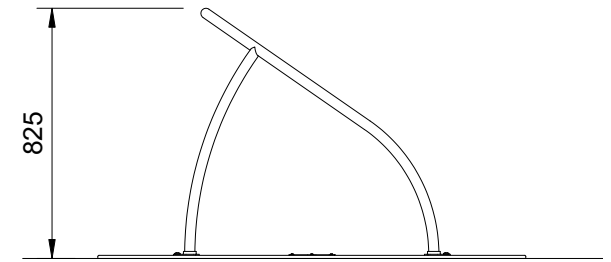

INCLUSIVE

RESILIENCE

Plan View
Scale: 1:80

Elevation
Scale: 1:25

Specifications:

Product Range	Inclusive
Target Age Range	2 - 12 Years
Max Equipment Height	825mm
Critical Fall Height	1000mm
Soft Fall Area	23m ²

Legend:

- Impact Area as per AS4685:2021
- Free Space as per AS4685:2021
- Recommended Clearance Area
- Education Department Minimum
- Provide impact attenuating surfacing to impact area as per AS4422:2016 and AS4685.1:2021.

Scalebars (m)
Do Not Scale For Dimensions