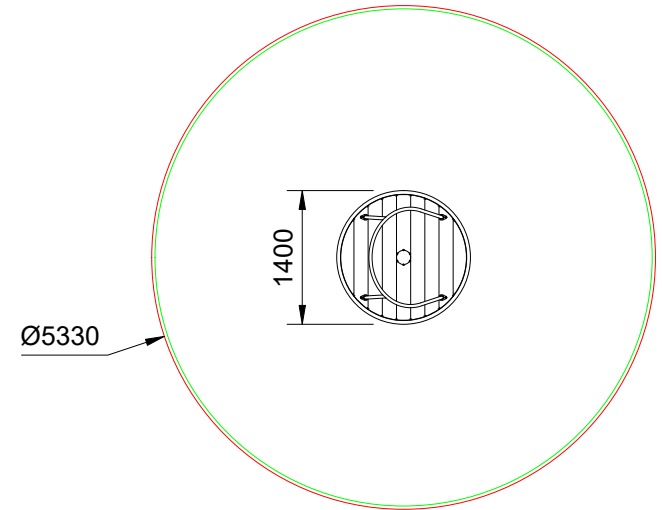

INCLUSIVE

FORTITUDE

Plan View

Scale: 1:80

Elevation

Scale: 1:25

Specifications:

Product Range	Inclusive
Target Age Range	2 - 12 Years
Max Equipment Height	825mm
Critical Fall Height	1000mm
Soft Fall Area	23m ²

Legend:

- Impact Area as per AS4685:2021
- Free Space as per AS4685:2021
- Recommended Clearance Area
- Education Department Minimum
- Provide impact attenuating surfacing to impact area as per AS4422:2016 and AS4685.1:2021.

Scalebars (m)

Do Not Scale For Dimensions