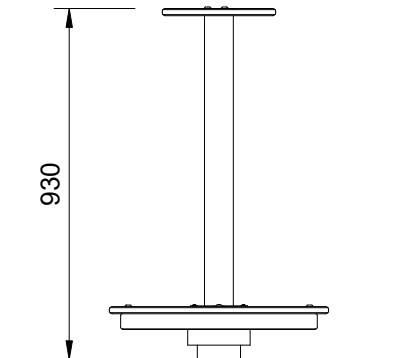

Plan View  
Scale: 1:80

Elevation  
Scale: 1:20

### Specifications:

<b>Product Range</b>	Valour
<b>Target Age Range</b>	2 - 12 Years
<b>Max Equipment Height</b>	930mm
<b>Critical Fall Height</b>	1000mm
<b>Soft Fall Area</b>	16m <sup>2</sup>

**Scalebars (m)**  
Do Not Scale For Dimensions