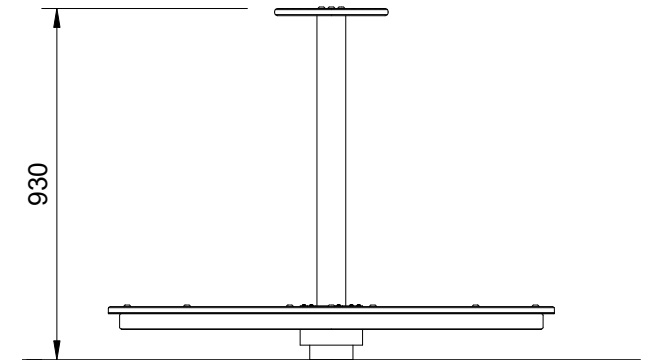

VALOUR

Plan View
Scale: 1:80

Elevation
Scale: 1:20

Specifications:

Product Range	Valour
Target Age Range	2 - 12 Years
Max Equipment Height	930mm
Critical Fall Height	1000mm
Soft Fall Area	21m ²

Legend:

- Impact Area as per AS4685:2021
- Free Space as per AS4685:2021
- Recommended Clearance Area
- Education Department Minimum
- Provide impact attenuating surfacing to impact area as per AS4422:2016 and AS4685.1:2021.

Scalebars (m)
Do Not Scale For Dimensions