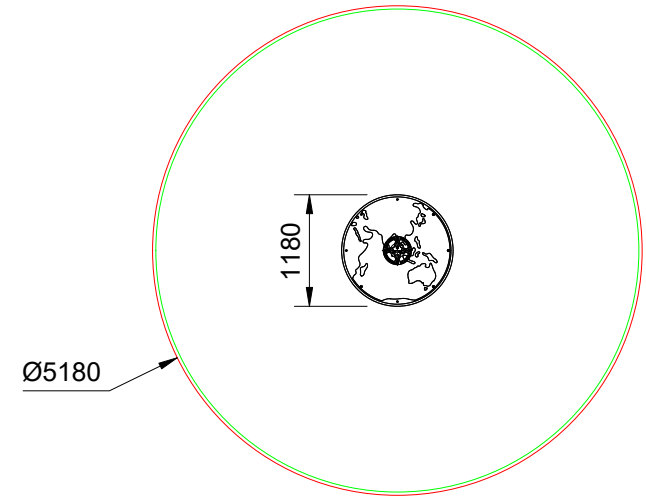

VALOUR

Plan View
Scale: 1:80

Elevation
Scale: 1:20

Specifications:

Product Range	Valour
Target Age Range	2 - 12 Years
Max Equipment Height	930mm
Critical Fall Height	1000mm
Soft Fall Area	21m ²

Legend:

- Impact Area as per AS4685:2021
- Free Space as per AS4685:2021
- Recommended Clearance Area
- Education Department Minimum
- Provide impact attenuating surfacing to impact area as per AS4422:2016 and AS4685.1:2021.

Scalebars (m)
Do Not Scale For Dimensions