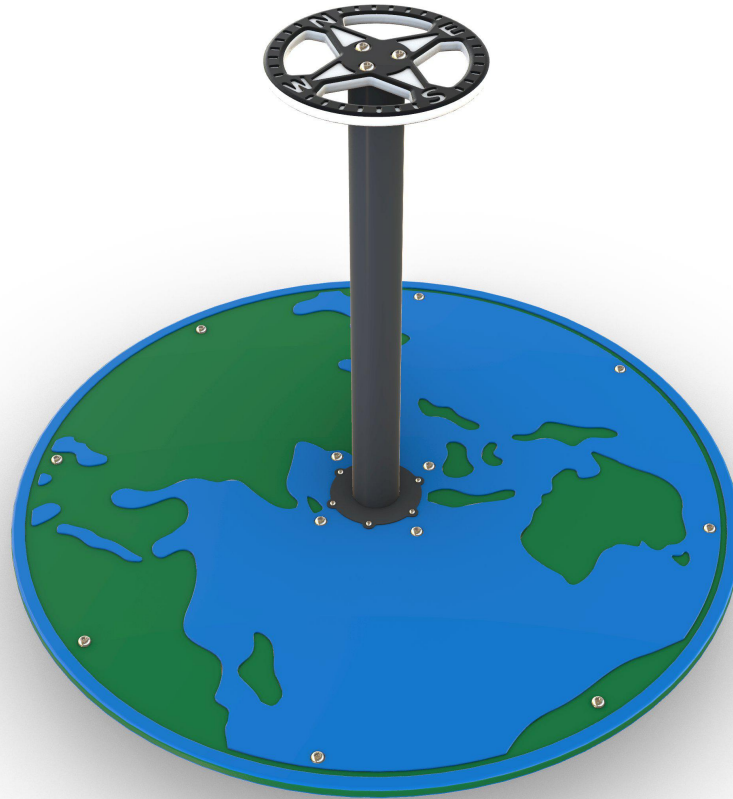

VALOUR

Plan View
Scale: 1:80

Elevation
Scale: 1:20

Specifications:

Product Range	Valour
Target Age Range	2 - 12 Years
Max Equipment Height	930mm
Critical Fall Height	1000mm
Soft Fall Area	21m ²

Legend:

- Impact Area as per AS4685:2021
- Free Space as per AS4685:2021
- Recommended Clearance Area
- Education Department Minimum
- Provide impact attenuating surfacing to impact area as per AS4422:2016 and AS4685.1:2021.

Scalebars (m)
Do Not Scale For Dimensions