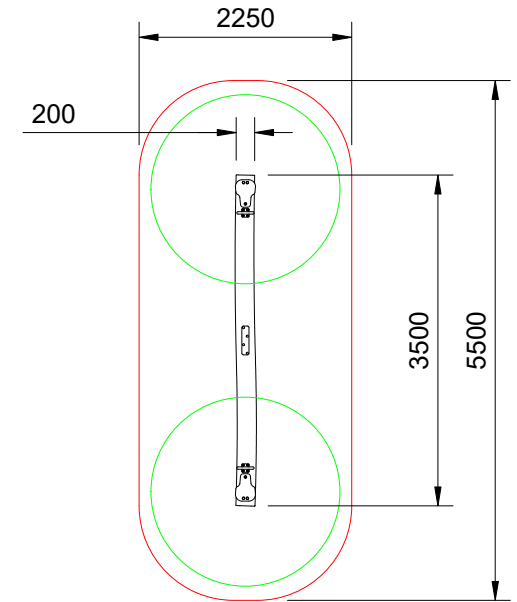

INSTINCTIVE

Plan View
Scale: 1:80

Elevation
Scale: 1:50

Specifications:

Product Range	Instinctive
Target Age Range	2 - 6 Years
Max Equipment Height	1215mm
Critical Fall Height	1200mm
Soft Fall Area	12m ²

Legend:

- Impact Area as per AS4685:2021
- Free Space as per AS4685:2021
- Recommended Clearance Area
- Education Department Minimum
- Provide impact attenuating surfacing to impact area as per AS4422:2016 and AS4685.1:2021.

Scalebars (m)

Do Not Scale For Dimensions