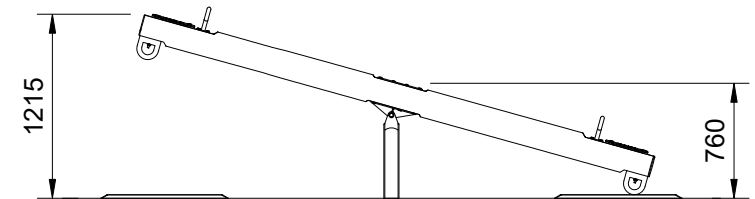

INSTINCTIVE

Plan View
Scale: 1:80

Elevation
Scale: 1:50

Specifications:

Product Range	Instinctive
Target Age Range	2 - 6 Years
Max Equipment Height	1215mm
Critical Fall Height	1200mm
Soft Fall Area	12m ²

Legend:

- Impact Area as per AS4685:2021
- Free Space as per AS4685:2021
- Recommended Clearance Area
- Education Department Minimum
- Provide impact attenuating surfacing to impact area as per AS4422:2016 and AS4685.1:2021.

Scalebars (m)

Do Not Scale For Dimensions