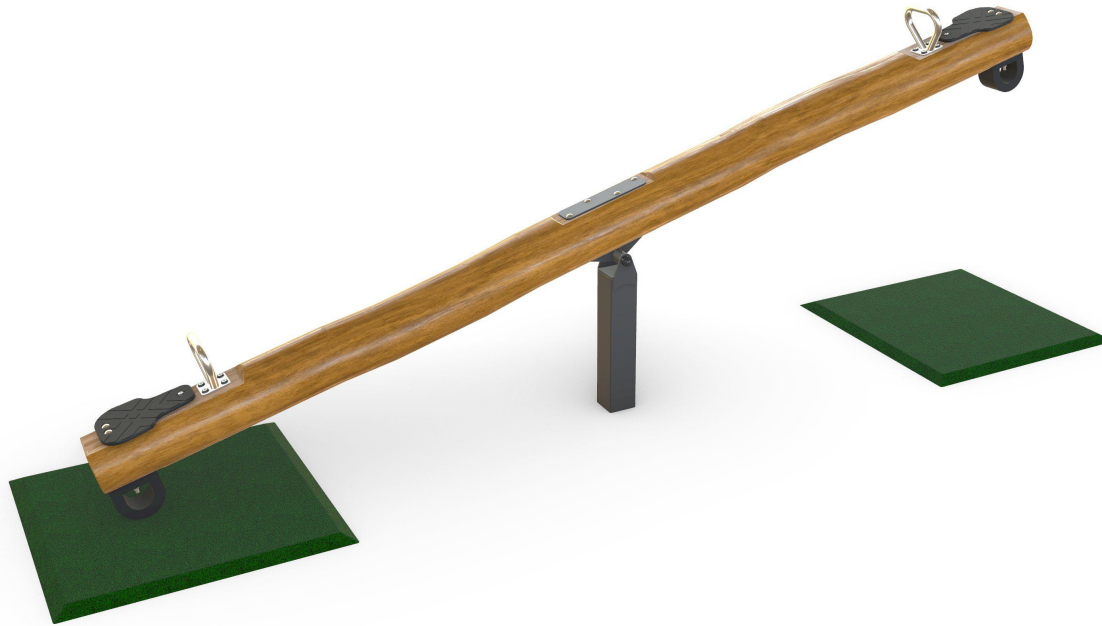

INSTINCTIVE

Plan View
Scale: 1:80

Elevation
Scale: 1:50

Specifications:

Product Range	Instinctive
Target Age Range	2 - 6 Years
Max Equipment Height	1215mm
Critical Fall Height	1200mm
Soft Fall Area	12m ²

Legend:

- Impact Area as per AS4685:2021
- Free Space as per AS4685:2021
- Recommended Clearance Area
- Education Department Minimum
- Provide impact attenuating surfacing to impact area as per AS4422:2016 and AS4685.1:2021.

Scalebars (m)

Do Not Scale For Dimensions