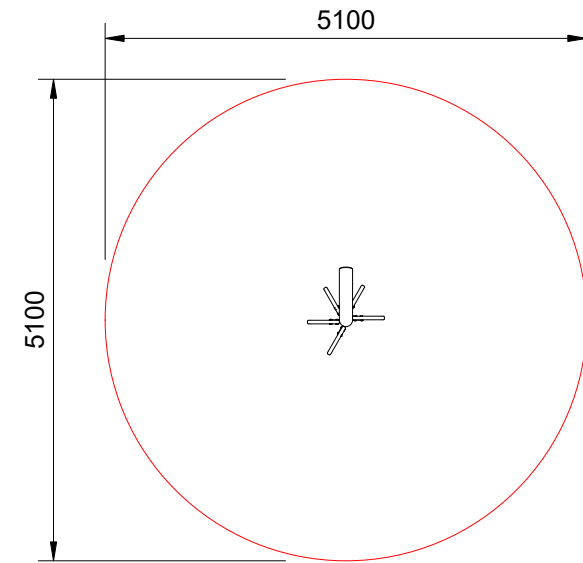

NATIVE

Plan View
Scale: 1:80

Elevation
Scale: 1:80

Specifications:

Product Range	Native
Target Age Range	5 - 12 Years
Max Equipment Height	3600-3875mm
Critical Fall Height	2460mm
Soft Fall Area	20m ²

Legend:

- Impact Area as per AS4685:2021
- Free Space as per AS4685:2021
- Recommended Clearance Area
- Education Department Minimum
- Provide impact attenuating surfacing to impact area as per AS4422:2016 and AS4685.1:2021.

Scalebars (m)
Do Not Scale For Dimensions