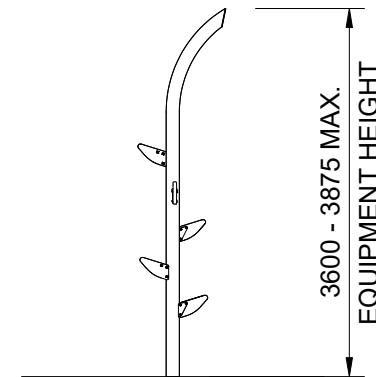

NATIVE

Plan View
Scale: 1:80

Elevation
Scale: 1:80

Specifications:

Product Range	Native
Target Age Range	5 - 12 Years
Max Equipment Height	3600-3875mm
Critical Fall Height	2460mm
Soft Fall Area	20m ²

Legend:

- Impact Area as per AS4685:2021
- Free Space as per AS4685:2021
- Recommended Clearance Area
- Education Department Minimum
- Provide impact attenuating surfacing to impact area as per AS4422:2016 and AS4685.1:2021.

Scalebars (m)
Do Not Scale For Dimensions