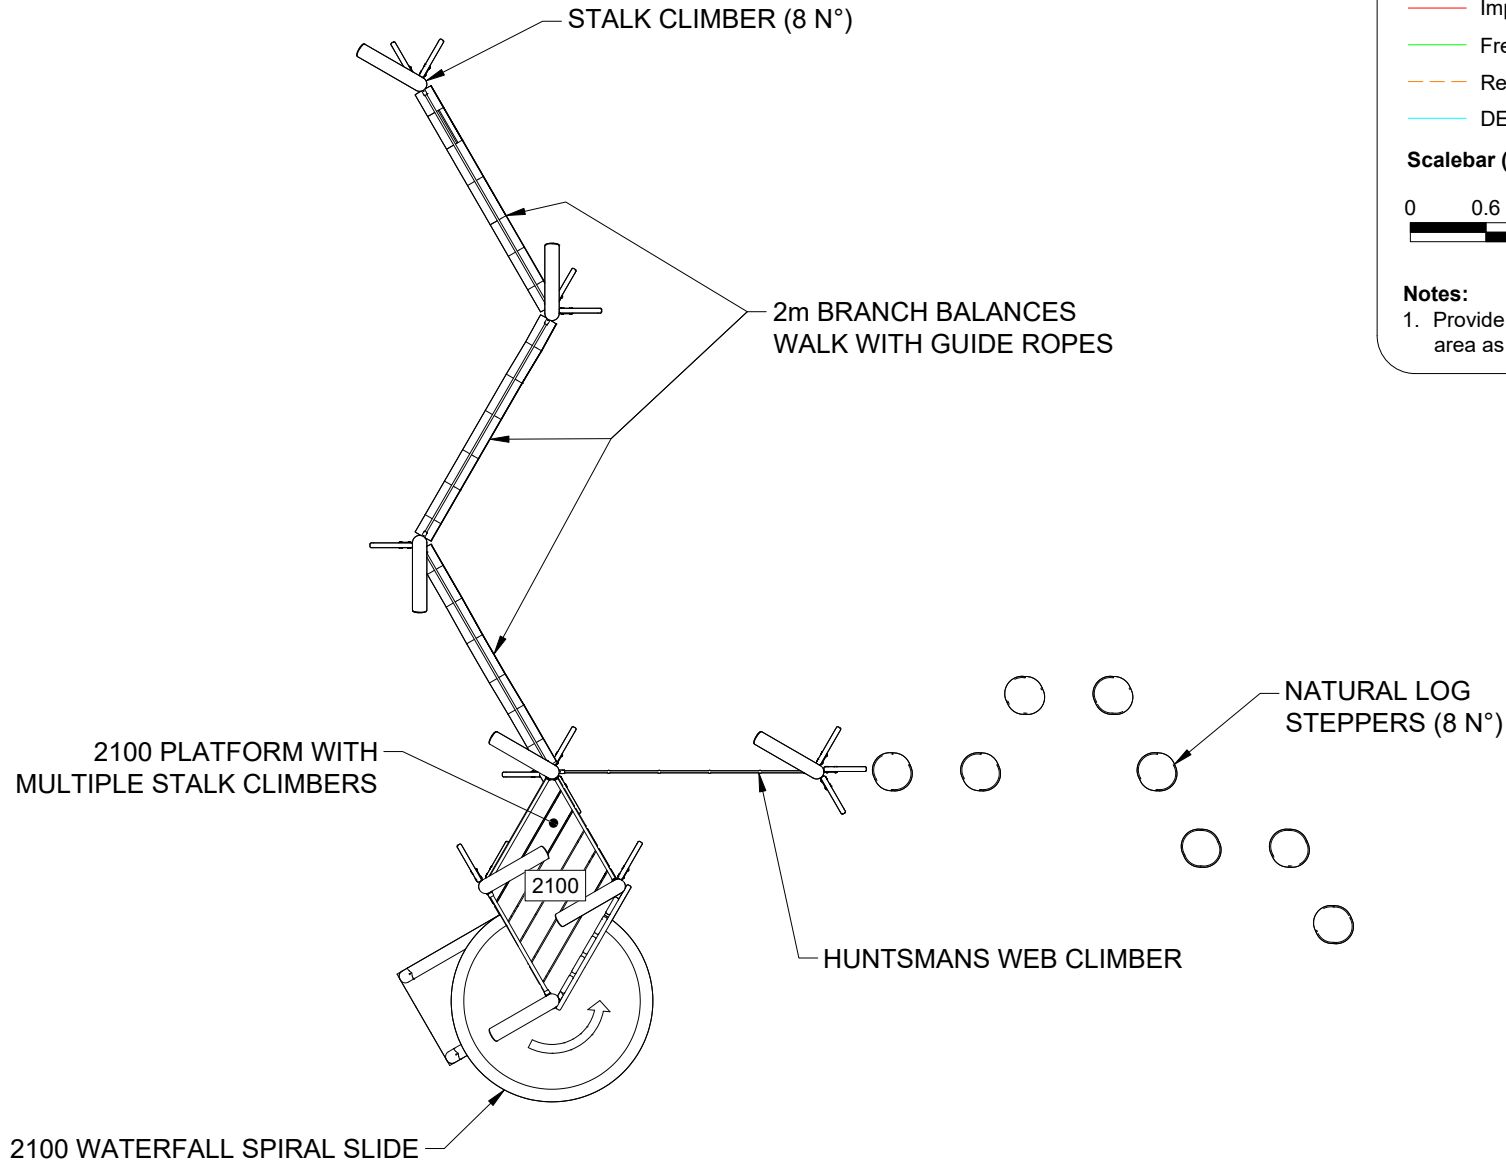

Waterfall Spiral Slide - A fun cornerstone play activity that goes amiss on any play unit without one.

**ACTIVITY  
PLAYGROUNDS**

**Activity Playgrounds Pty Ltd**

☎ 1800 062 541

✉ office@activityplaygrounds.com.au

🌐 activityplaygrounds.com.au

**AP7155A Otway Lookout**

Range: Native  
Equipment Illustration  
Sheet 2 of 4

Activity Playgrounds Pty Ltd  
Designed & Manufactured by Australians for the Children of Australia

NATIVE

**Legend:**

- Impact Area as per AS4685:2021
- Free Space as per AS4685:2021
- - - Recommended Surfacing Area
- DET. Minimum Surfacing Area

**Scalebar (m):** (Do Not Scale For Dimensions)

**Notes:**