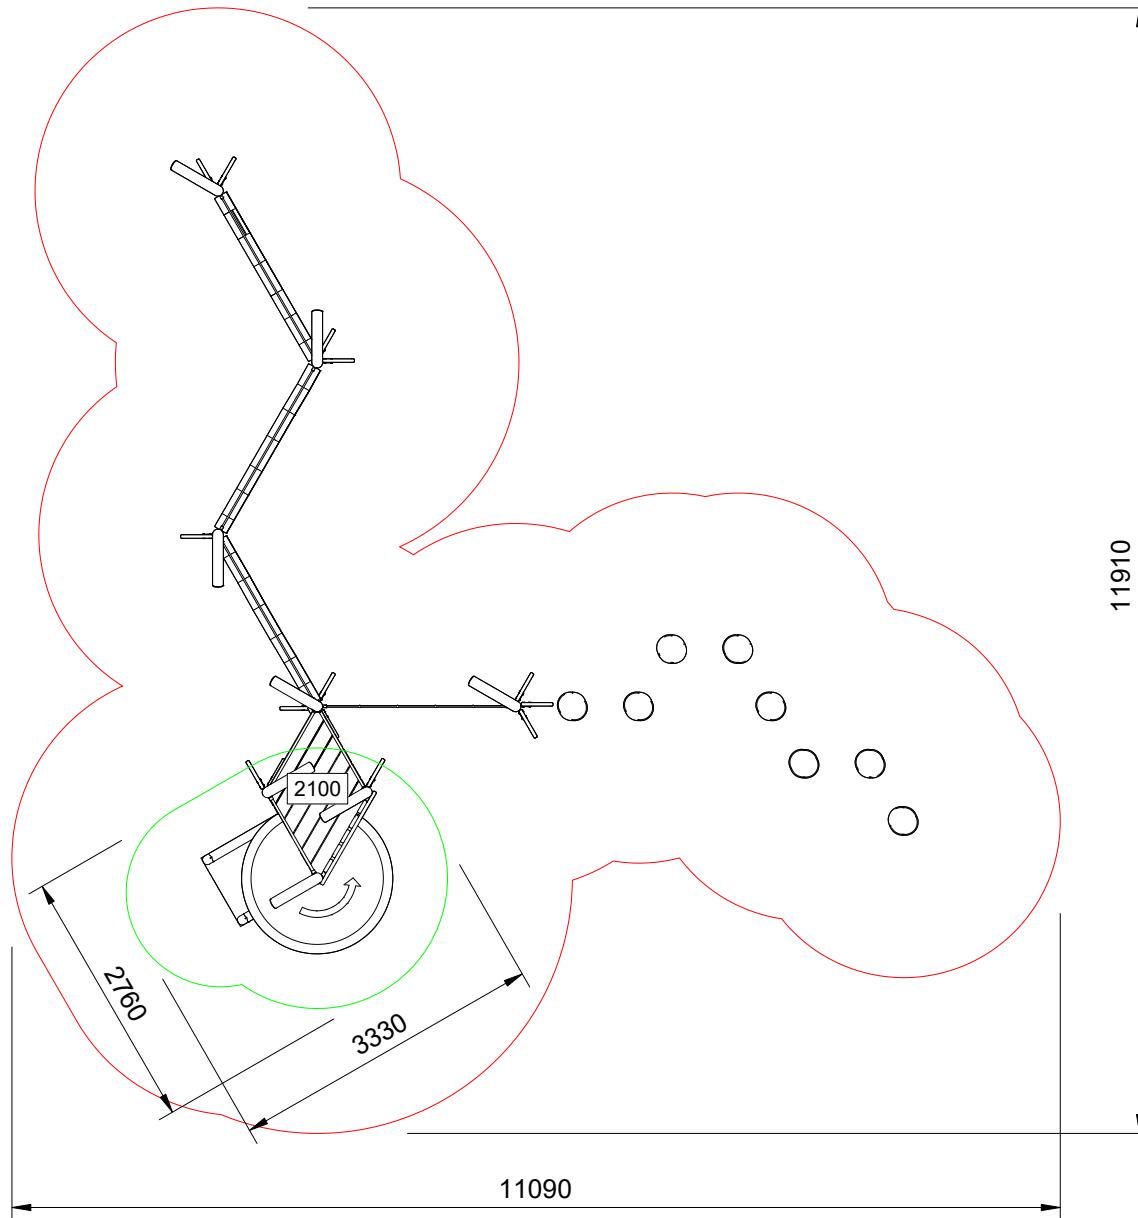

**AP7155A Otway Lookout**

Range: Native  
Equipment Layout  
Sheet 3 of 4

Activity Playgrounds Pty Ltd  
Designed & Manufactured by Australians for the Children of Australia

NATIVE

**Legend:**

- Impact Area as per AS4685:2021
- Free Space as per AS4685:2021
- Recommended Surfacing Area
- DET. Minimum Surfacing Area