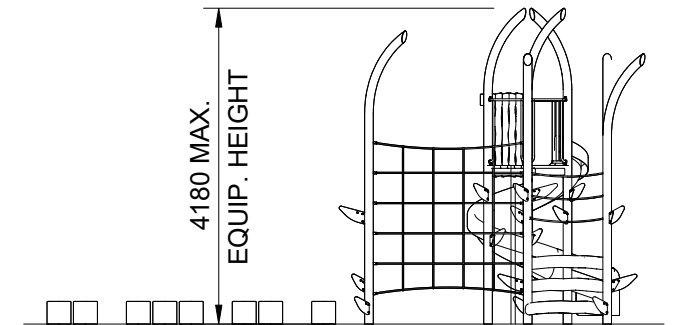

NOT TO SCALE