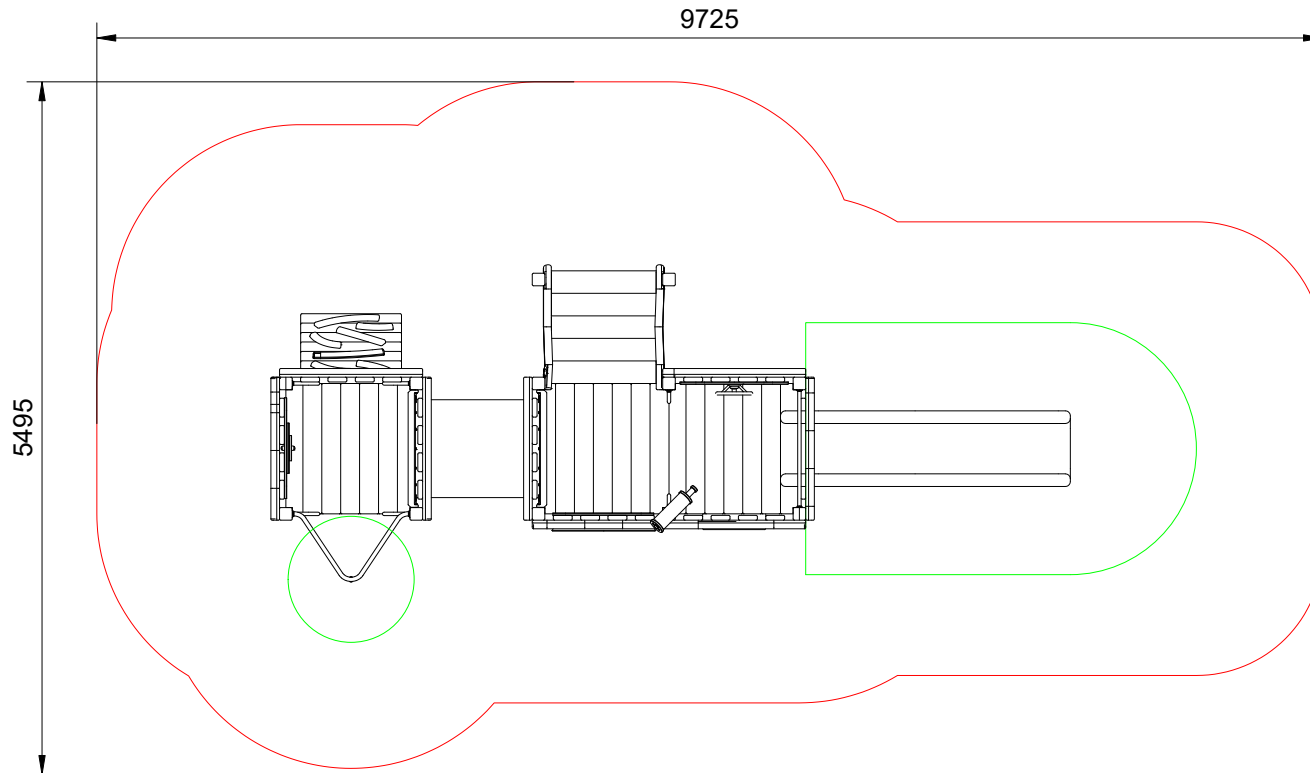

Activity Playgrounds Pty Ltd  
Designed & Manufactured by Australians for the Children of Australia

INSTINCTIVE

**Legend:**

- Impact Area as per AS4685:2021
- Free Space as per AS4685:2021
- Recommended Surfacing Area
- DET Minimum Surfacing Area