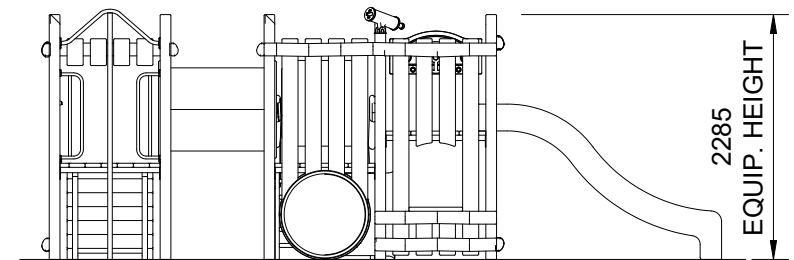

**Scalebar (m):** (Do Not Scale For Dimensions)

**Notes:**

1. Provide impact attenuating surfacing to impact area as per AS4422:2016 and AS4685.1:2021.

NOT TO SCALE

**Activity Playgrounds Pty Ltd**

- ☎ 1800 062 541
- ✉ office@activityplaygrounds.com.au
- 🌐 activityplaygrounds.com.au