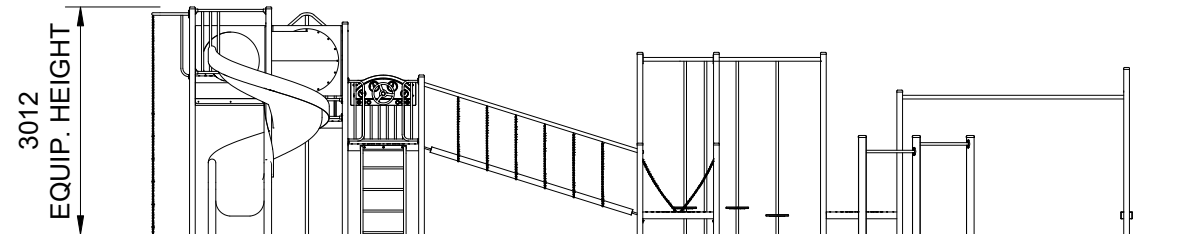

AP7172A Evelyn Combination Unit

Range: Resilience
Equipment Layout
Sheet 4 of 5

Activity Playgrounds Pty Ltd
Designed & Manufactured by Australians for the Children of Australia

RESILIENCE

Legend:

— Impact Area as per AS4685:2021