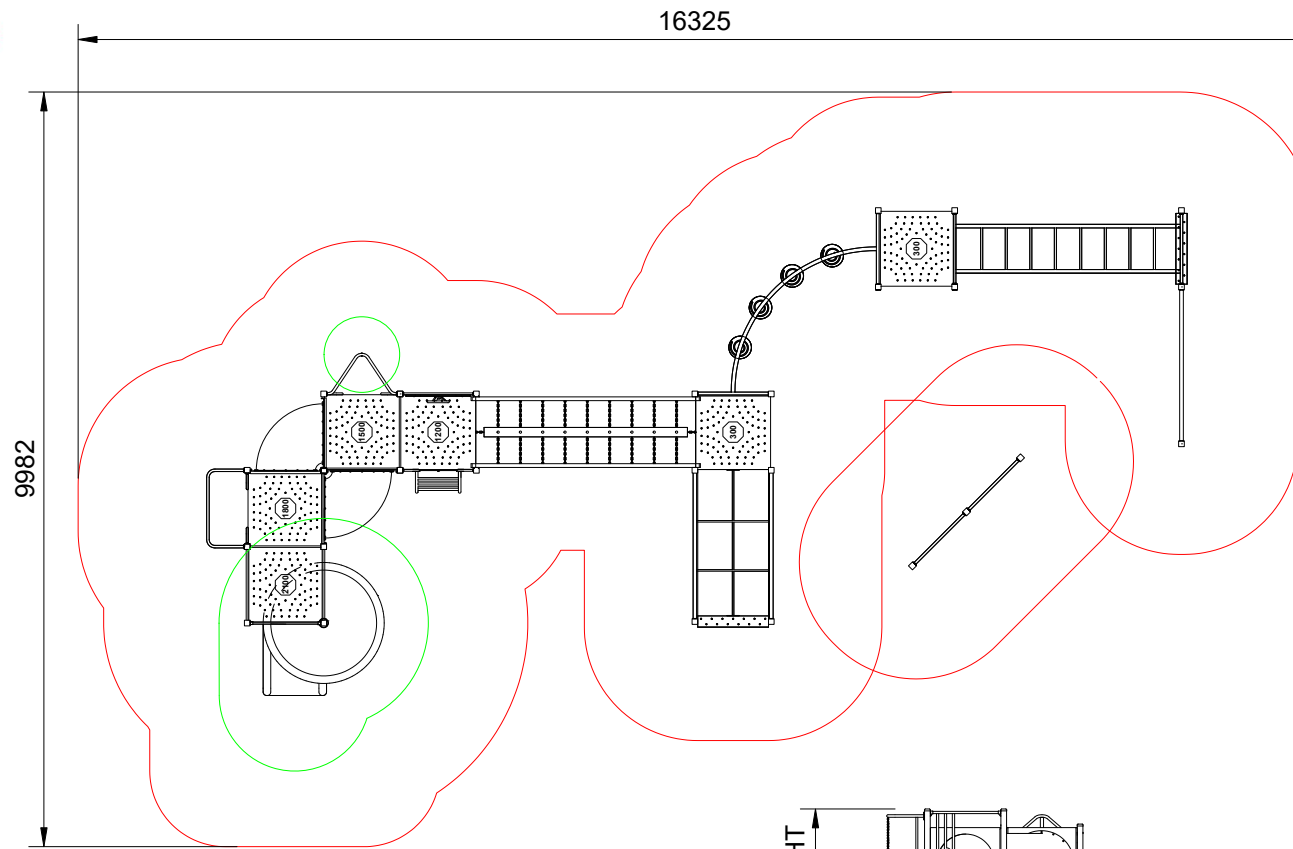

AP7172A Evelyn Combination Unit

Range: Resilience
Equipment Layout
Sheet 4 of 5

Activity Playgrounds Pty Ltd
Designed & Manufactured by Australians for the Children of Australia

RESILIENCE

Legend:

— Impact Area as per AS4685:2021

— Free Space as per AS4685:2021

— Recommended Surfacing Area

Scalebar (m): (Do Not Scale For Dimensions)

Notes:

1. Provide impact attenuating surfacing to impact area as per AS4422:2016 and AS4685.1:2021.