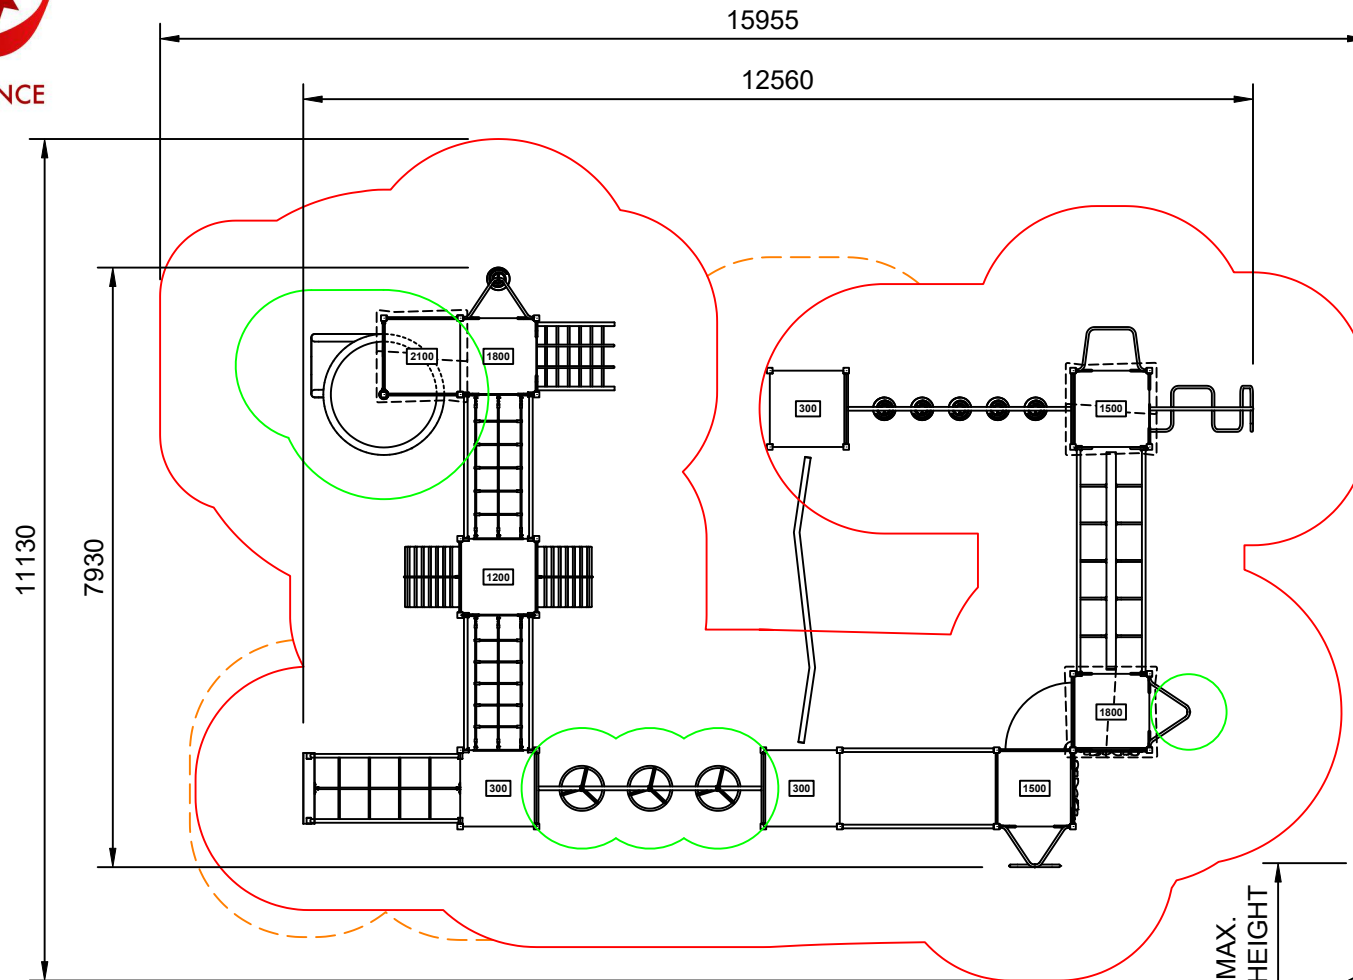

Scalebar (m): (Do Not Scale For Dimensions)

Notes:

1. Provide impact attenuating surfacing to impact area as per AS4422:2016 and AS4685.1:2021.

Activity Playgrounds Pty Ltd

- ☎ 1800 062 541
- ✉ office@activityplaygrounds.com.au
- 🌐 activityplaygrounds.com.au

AP7035B - Rochester Course

Range: Resilience
Impact Area & Free Space
Sheet 4 of 5

Activity Playgrounds Pty Ltd
Designed & Manufactured by Australians for the Children of Australia

RESILIENCE

NOT TO SCALE

Legend:

- Impact Area as per AS4685:2021
- Free Space as per AS4685:2021
- - - Recommended Surfacing Area
- - - Circulation Area as per AS4685:2021

Scalebar (m): (Do Not Scale For Dimensions)

Notes:

1. Provide impact attenuating surfacing to impact area as per AS4422:2016 and AS4685.1:2021.