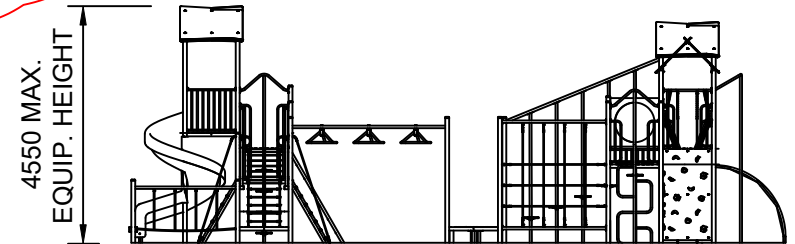

AP7035B - Rochester Course

Range: Resilience
Impact Area & Free Space
Sheet 4 of 5

Activity Playgrounds Pty Ltd
Designed & Manufactured by Australians for the Children of Australia

RESILIENCE

NOT TO SCALE

Legend:

- Impact Area as per AS4685:2021
- Free Space as per AS4685:2021
- - - Recommended Surfacing Area
- - - Circulation Area as per AS4685:2021

Scalebar (m): (Do Not Scale For Dimensions)

Notes:

1. Provide impact attenuating surfacing to impact area as per AS4422:2016 and AS4685.1:2021.