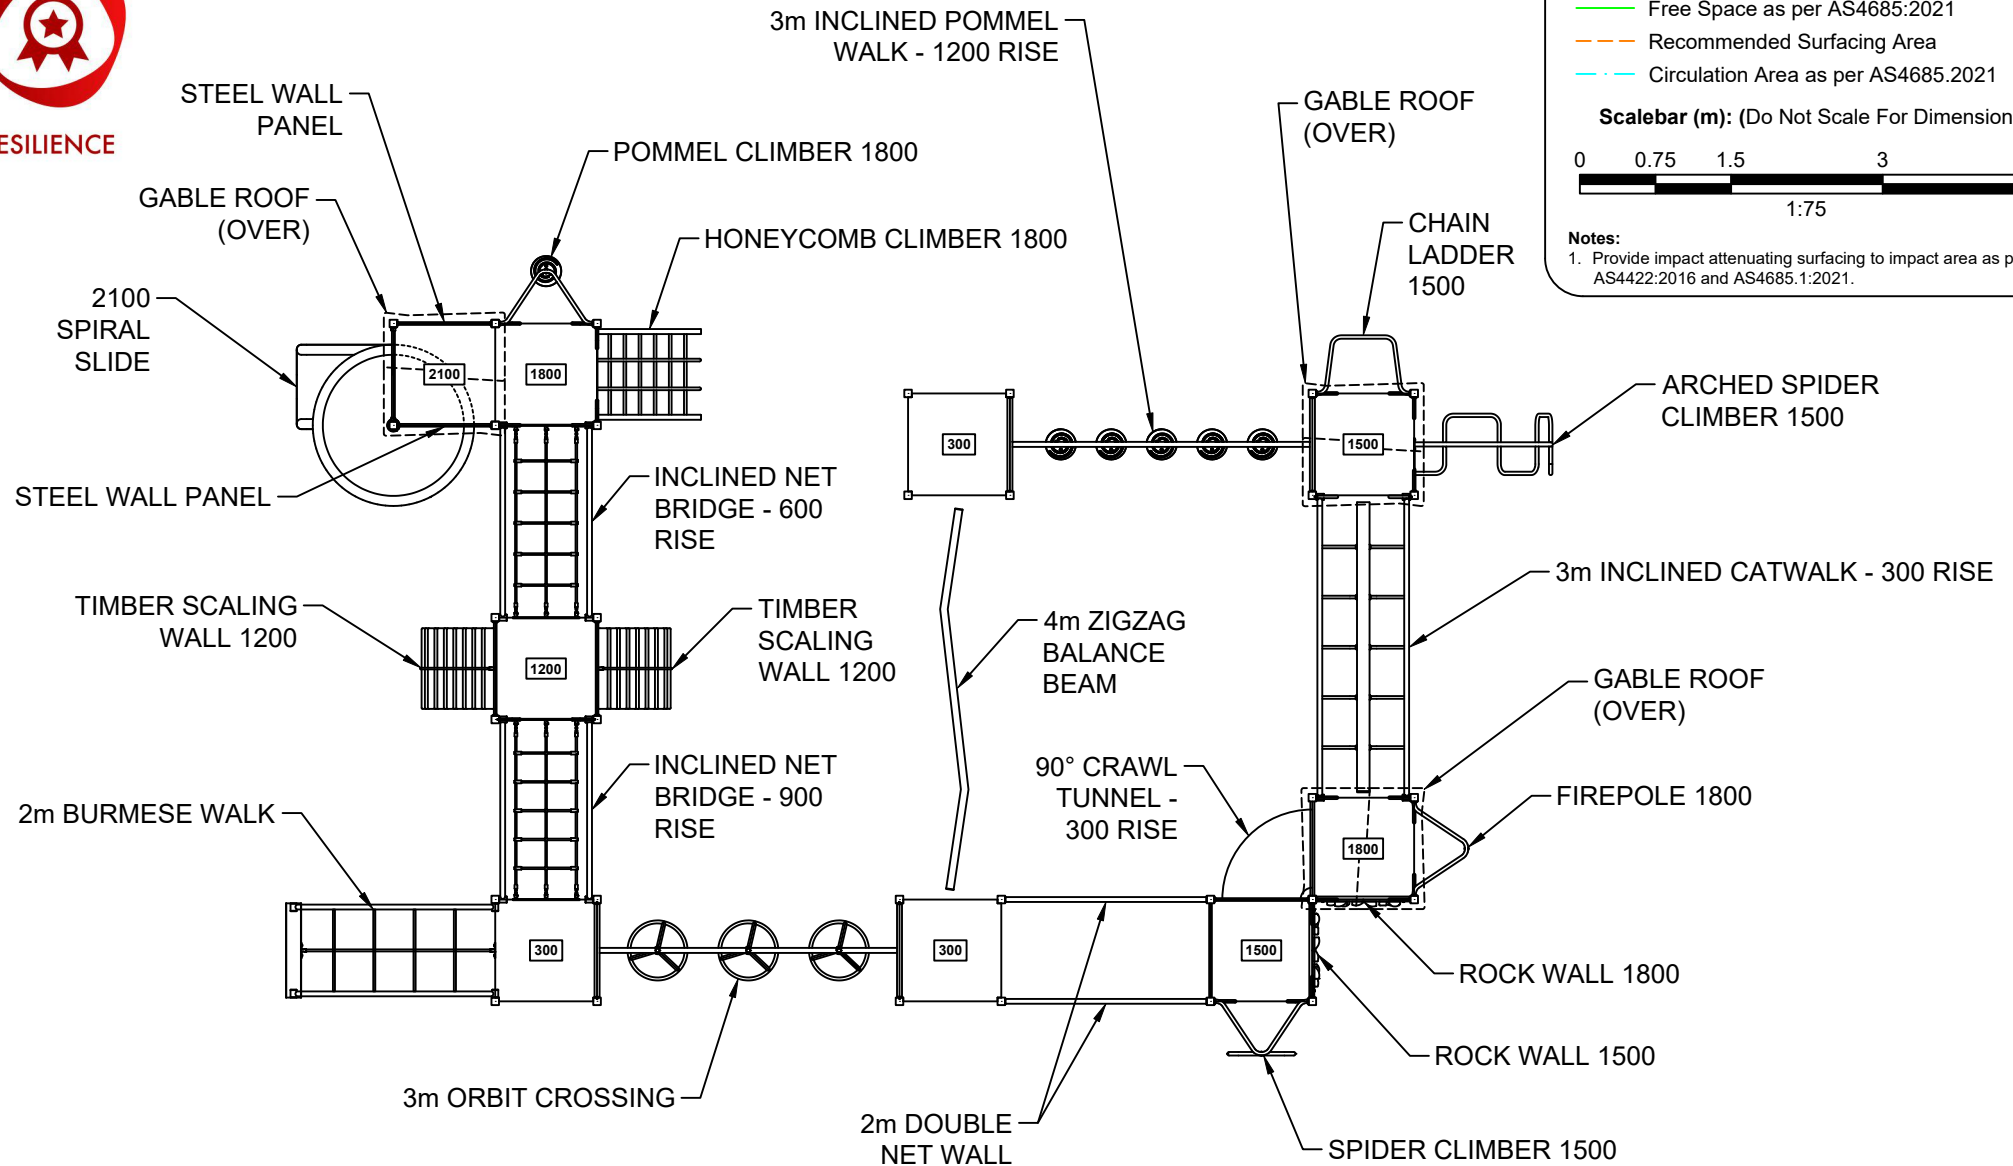

RESILIENCE

Legend:

- Impact Area as per AS4685:2021
- Free Space as per AS4685:2021
- Recommended Surfacing Area
- Circulation Area as per AS4685:2021

Scalebar (m): (Do Not Scale For Dimensions)

Notes:

1. Provide impact attenuating surfacing to impact area as per AS4422:2016 and AS4685.1:2021.