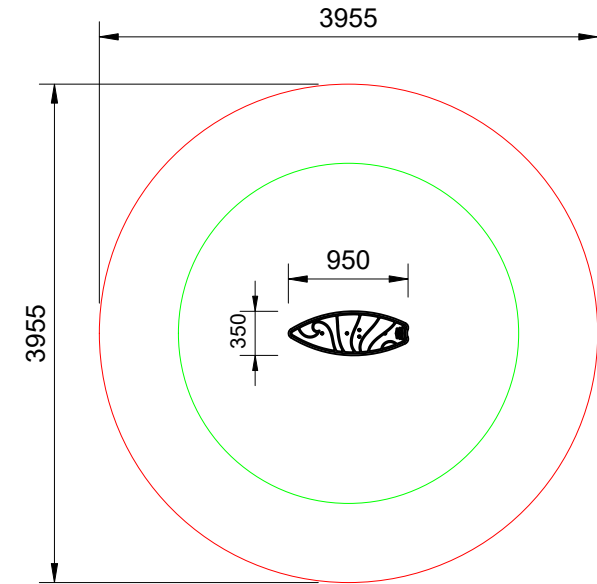

VALOUR

Plan View
Scale: 1:60

Elevation
Scale: 1:20

Specifications:

Product Range	Valour
Target Age Range	6-12
Max Equipment Height	315mm
Critical Fall Height	600mm
Soft Fall Area	12.5m ²

Legend:

- Impact Area as per AS4685:2021
- Free Space as per AS4685:2021
- Recommended Clearance Area
- - - Circulation Area as per AS4685:2021

- Provide impact attenuating surfacing to impact area as per AS4422:2016 and AS4685.1:2021.

Scalebars (m)
Do Not Scale For Dimensions