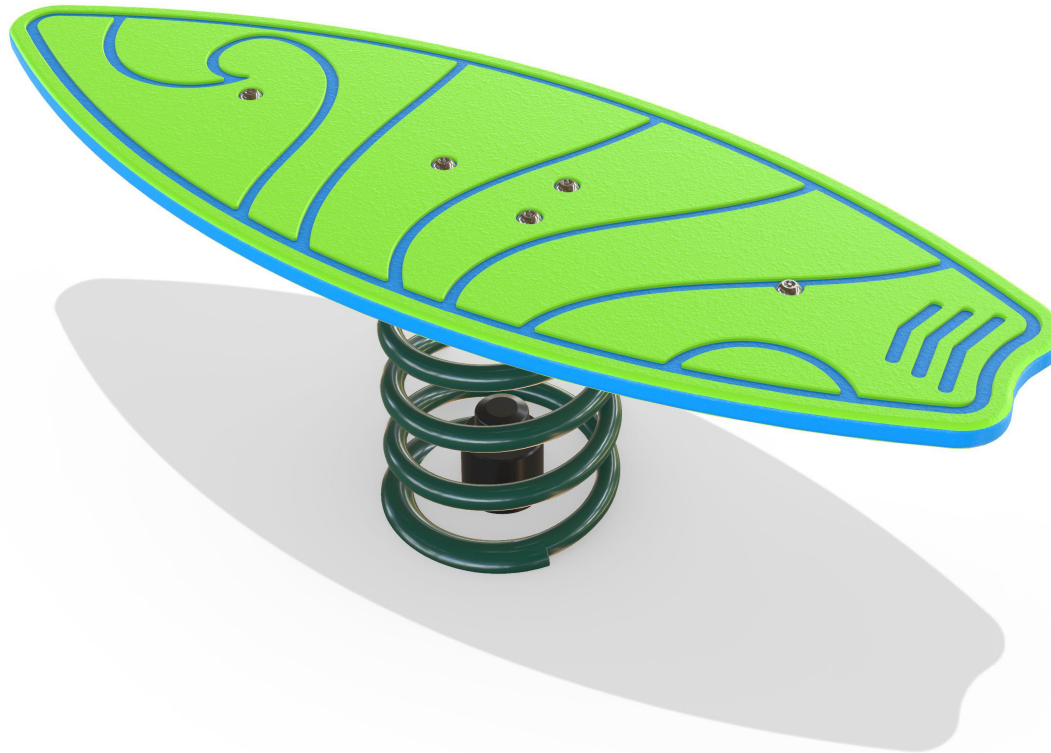

VALOUR

Plan View
Scale: 1:60

Elevation
Scale: 1:20

Specifications:

Product Range	Valour
Target Age Range	6-12
Max Equipment Height	315mm
Critical Fall Height	600mm
Soft Fall Area	12.5m ²

Legend:

- Impact Area as per AS4685:2021
- Free Space as per AS4685:2021
- Recommended Clearance Area
- - - Circulation Area as per AS4685:2021

- Provide impact attenuating surfacing to impact area as per AS4422:2016 and AS4685.1:2021.

Scalebars (m)
Do Not Scale For Dimensions