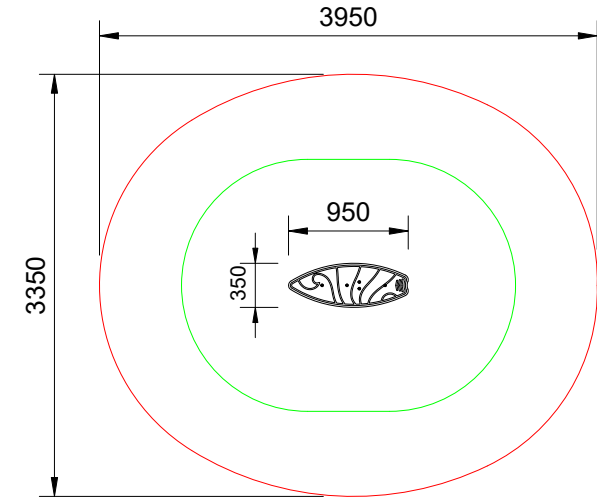

VALOUR

Plan View  
Scale: 1:60

Elevation  
Scale: 1:20

### Specifications:

<b>Product Range</b>	Valour
<b>Target Age Range</b>	6-12
<b>Max Equipment Height</b>	315mm
<b>Critical Fall Height</b>	600mm
<b>Soft Fall Area</b>	10.5m <sup>2</sup>

### Legend:

- Impact Area as per AS4685:2021
- Free Space as per AS4685:2021
- - - Recommended Clearance Area
- - - Circulation Area as per AS4685:2021

- Provide impact attenuating surfacing to impact area as per AS4422:2016 and AS4685.1:2021.

**Scalebars (m)**  
Do Not Scale For Dimensions