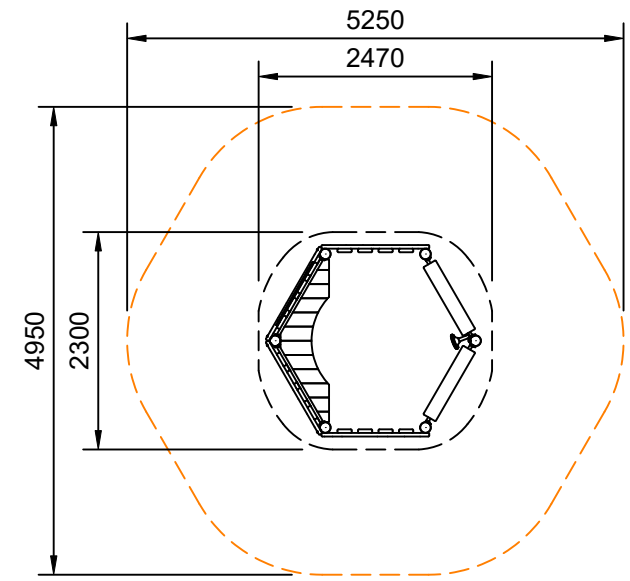

NATIVE

Plan View  
Scale: 1:80

Elevation  
Scale: 1:50

### Specifications:

Product Range	Native
Target Age Range	2-5 Years
Max Equipment Height	2420mm
Critical Fall Height	<600mm
Soft Fall Area	N/A

### Legend:

- Impact Area as per AS4685:2021
  - Free Space as per AS4685:2021
  - - - Recommended Clearance Area
  - - - Circulation Area as per AS4685:2021
- Provide impact attenuating surfacing to impact area as per AS4422:2016 and AS4685.1:2021.

Scalebars (m)  
Do Not Scale For Dimensions