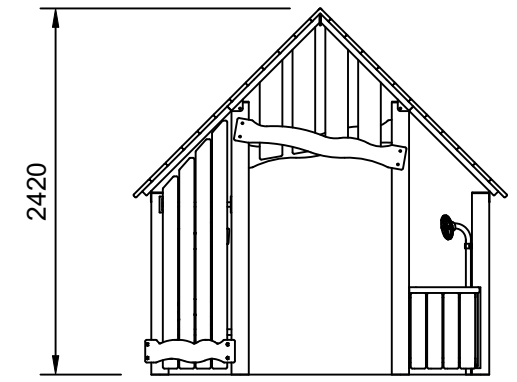

NATIVE

Plan View  
Scale: 1:80

Elevation  
Scale: 1:50

### Specifications:

Product Range	Native
Target Age Range	2-5 Years
Max Equipment Height	2420mm
Critical Fall Height	<600mm
Soft Fall Area	N/A