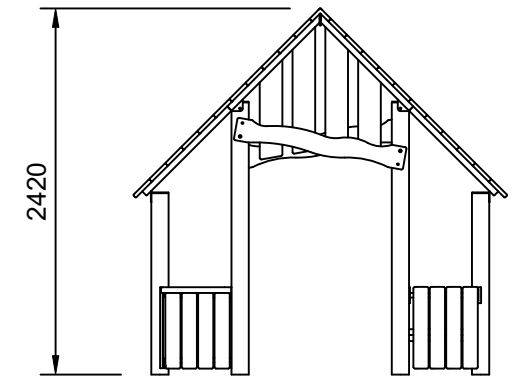

NATIVE

Plan View
Scale: 1:80

Elevation
Scale: 1:50

Specifications:

Product Range	Native
Target Age Range	2-5 Years
Max Equipment Height	2420mm
Critical Fall Height	<600mm
Soft Fall Area	N/A

Legend:

- Impact Area as per AS4685:2021
 - Free Space as per AS4685:2021
 - - - Recommended Clearance Area
 - - - Circulation Area as per AS4685:2021
- Provide impact attenuating surfacing to impact area as per AS4422:2016 and AS4685.1:2021.

Scalebars (m)
Do Not Scale For Dimensions