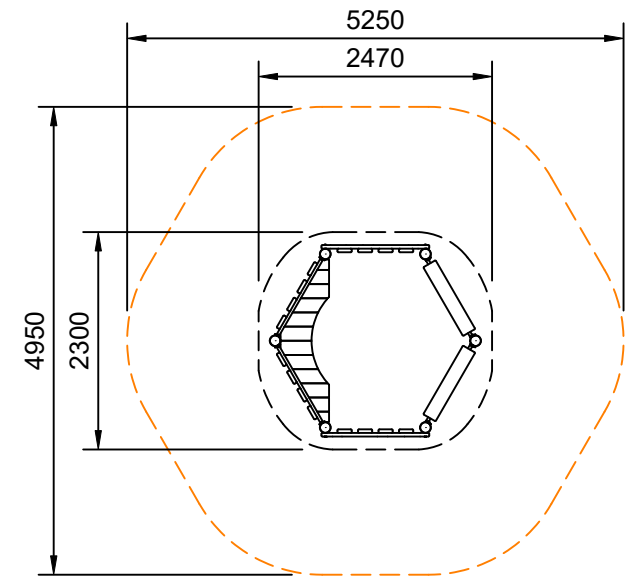

NATIVE

Plan View
Scale: 1:80

Elevation
Scale: 1:50

Specifications:

Product Range	Native
Target Age Range	2-5 Years
Max Equipment Height	2420mm
Critical Fall Height	<600mm
Soft Fall Area	N/A

Legend:

- Impact Area as per AS4685:2021
 - Free Space as per AS4685:2021
 - - - Recommended Clearance Area
 - - - Circulation Area as per AS4685:2021
- Provide impact attenuating surfacing to impact area as per AS4422:2016 and AS4685.1:2021.

Scalebars (m)
Do Not Scale For Dimensions