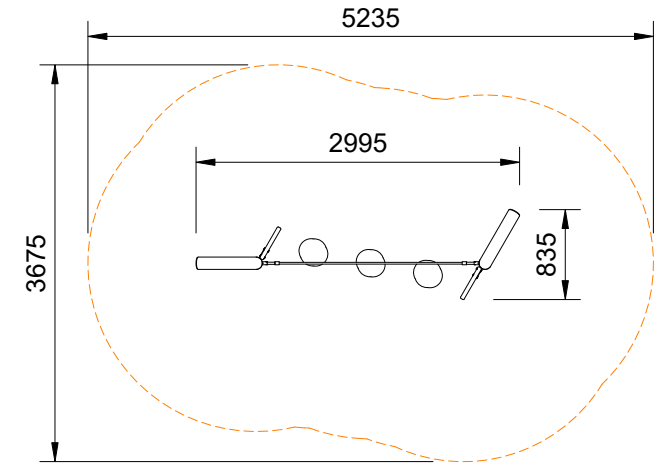

NATIVE

Plan View
Scale: 1:70

Elevation
Scale: 1:50

Specifications:

Product Range	Native
Target Age Range	2-5 Years
Max Equipment Height	2275mm
Critical Fall Height	<600mm
Soft Fall Area	N/A

Legend:

- Impact Area as per AS4685:2021
- Free Space as per AS4685:2021
- Recommended Clearance Area
- Circulation Area as per AS4685:2021

- Provide impact attenuating surfacing to impact area as per AS4422:2016 and AS4685.1:2021.

Scalebars (m)

Do Not Scale For Dimensions