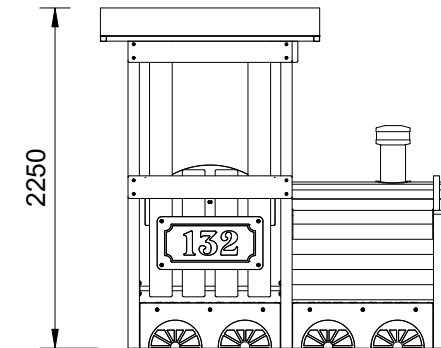

INDUSTRIOUS

Plan View  
Scale: 1:70

Elevation  
Scale: 1:50

### Specifications:

Product Range	Industrious
Target Age Range	2-5 Years
Max Equipment Height	2250mm
Critical Fall Height	<600mm
Soft Fall Area	N/A

### Scalebars (m)

Do Not Scale For Dimensions