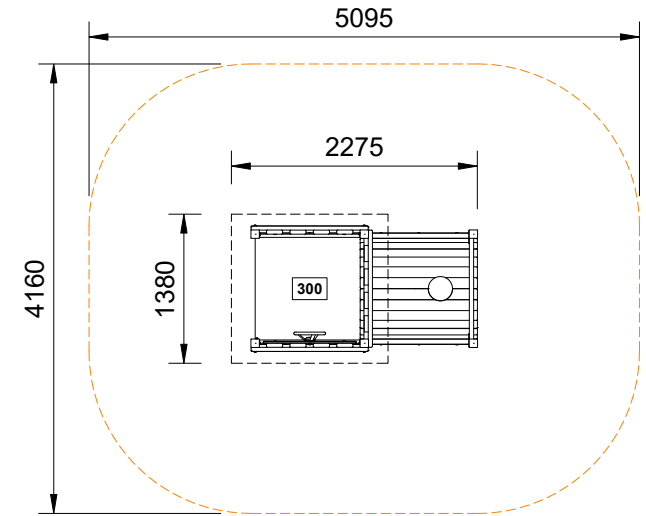

INDUSTRIOUS

Plan View  
Scale: 1:70

Elevation  
Scale: 1:50

### Specifications:

Product Range	Industrious
Target Age Range	2-5 Years
Max Equipment Height	2250mm
Critical Fall Height	<600mm
Soft Fall Area	N/A

### Legend:

- Impact Area as per AS4685:2021
  - Free Space as per AS4685:2021
  - - - Recommended Clearance Area
  - - - Circulation Area as per AS4685:2021
- Provide impact attenuating surfacing to impact area as per AS4422:2016 and AS4685.1:2021.

### Scalebars (m)

Do Not Scale For Dimensions