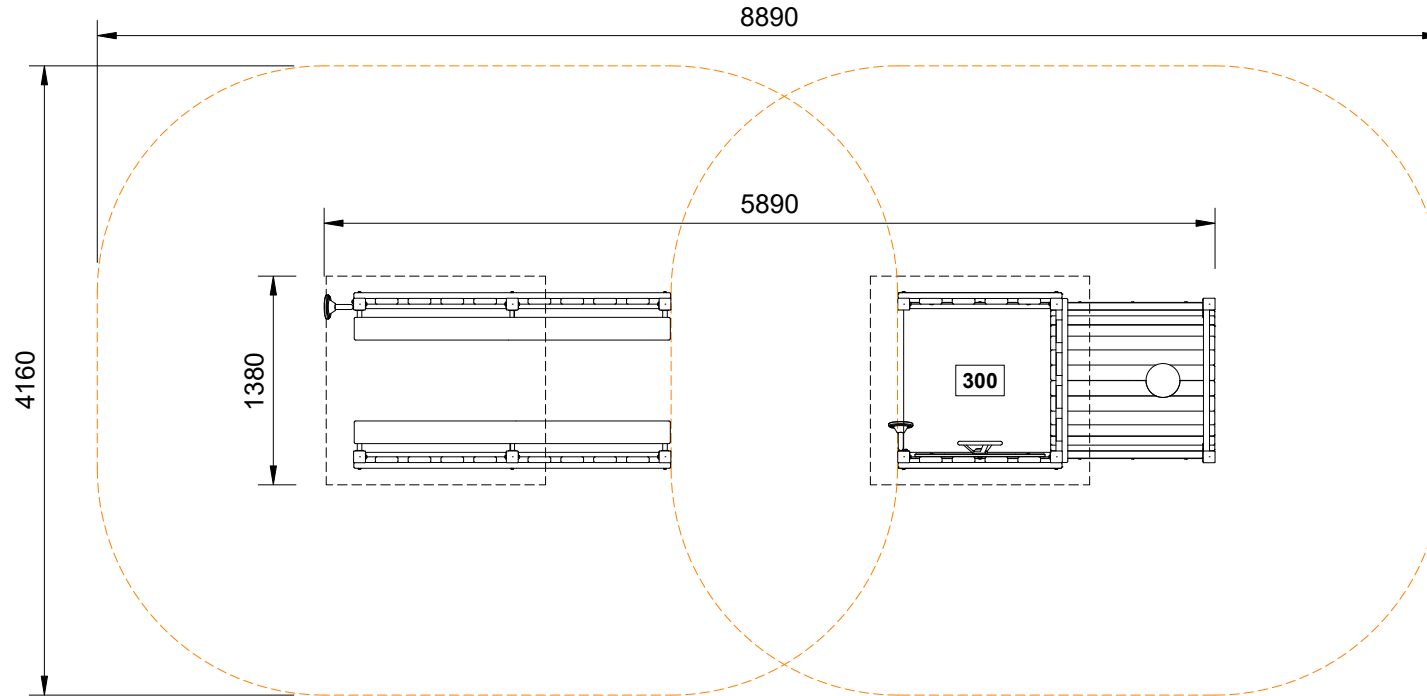

INDUSTRIOUS

NOT TO SCALE

Legend:

- Impact Area as per AS4685:2021
- Free Space as per AS4685:2021
- - - Recommended Surfacing Area
- - - Circulation Area as per AS4685.2021

Scalebar (m): (Do Not Scale For Dimensions)