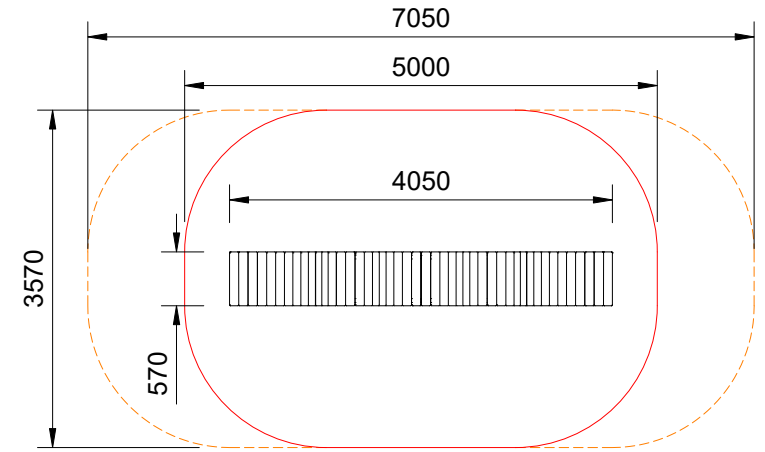

INSTINCTIVE

Plan View  
Scale: 1:80

Elevation  
Scale: 1:50

### Specifications:

<b>Product Range</b>	Instinctive
<b>Target Age Range</b>	2-5 Years
<b>Max Equipment Height</b>	675mm
<b>Critical Fall Height</b>	675mm
<b>Soft Fall Area</b>	17.9m <sup>2</sup>

### Legend:

- Impact Area as per AS4685:2021
- Free Space as per AS4685:2021
- Recommended Clearance Area
- Circulation Area as per AS4685:2021

- Provide impact attenuating surfacing to impact area as per AS4422:2016 and AS4685.1:2021.

### Scalebars (m)

Do Not Scale For Dimensions