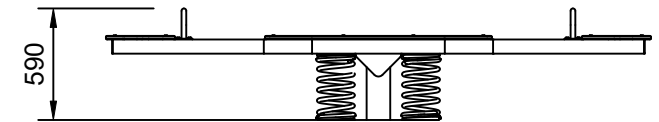

RESILIENCE

Plan View

Scale: 1:60

Elevation

Scale: 1:40

## Specifications:

<b>Product Range</b>	Resilience
<b>Target Age Range</b>	2 - 8 Years
<b>Max Equipment Height</b>	590mm
<b>Critical Fall Height</b>	600mm
<b>Soft Fall Area</b>	10.5m <sup>2</sup>