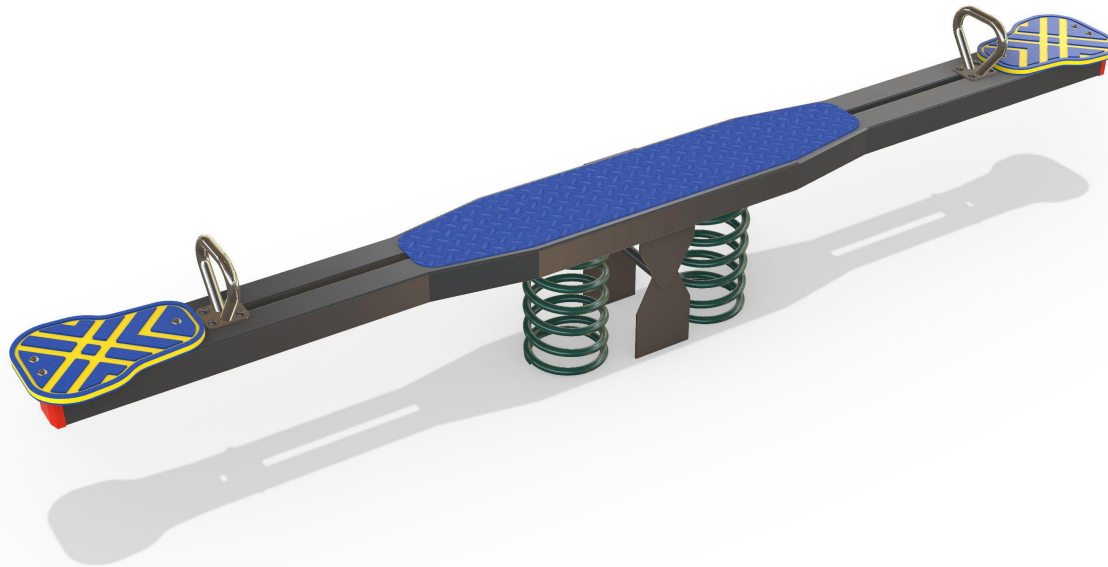

RESILIENCE

Plan View
Scale: 1:60

Elevation
Scale: 1:40

Specifications:

Product Range	Resilience
Target Age Range	2-6 Years
Max Equipment Height	575mm
Critical Fall Height	<600mm
Soft Fall Area	11.5m ²

Legend:

- Impact Area as per AS4685:2021
- Free Space as per AS4685:2021
- Recommended Clearance Area
- Circulation Area as per AS4685:2021

- Provide impact attenuating surfacing to impact area as per AS4422:2016 and AS4685.1:2021.

Scalebars (m)
Do Not Scale For Dimensions