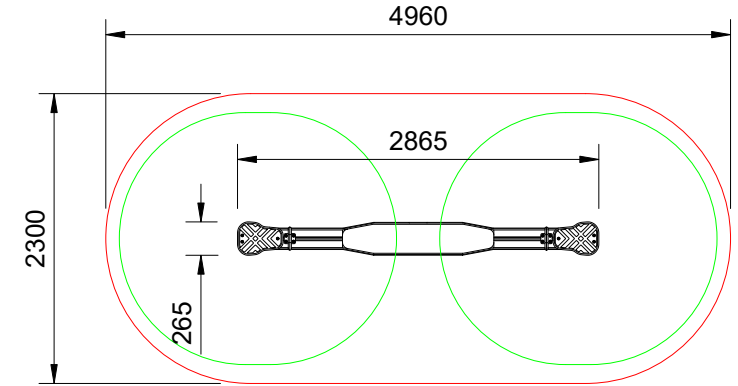

RESILIENCE

Plan View
Scale: 1:60

Elevation
Scale: 1:40

Specifications:

Product Range	Resilience
Target Age Range	2-6 Years
Max Equipment Height	575mm
Critical Fall Height	<600mm
Soft Fall Area	11.5m ²

Legend:

- Impact Area as per AS4685:2021
- Free Space as per AS4685:2021
- Recommended Clearance Area
- Circulation Area as per AS4685:2021

- Provide impact attenuating surfacing to impact area as per AS4422:2016 and AS4685.1:2021.

Scalebars (m)
Do Not Scale For Dimensions