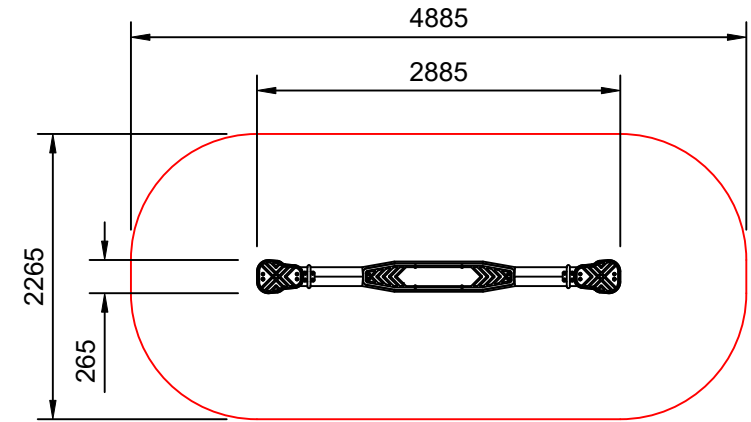

RESILIENCE

Plan View

Scale: 1:60

Elevation

Scale: 1:40

## Specifications:

<b>Product Range</b>	Resilience
<b>Target Age Range</b>	2 - 8 Years
<b>Max Equipment Height</b>	590mm
<b>Critical Fall Height</b>	600mm
<b>Soft Fall Area</b>	10.5m <sup>2</sup>

## Legend:

- Impact Area as per AS4685:2021
- Free Space as per AS4685:2021
- - - Recommended Clearance Area
- · - · Circulation Area as per AS4685:2021

- Provide impact attenuating surfacing to impact area as per AS4422:2022 and AS4685.1:2021.