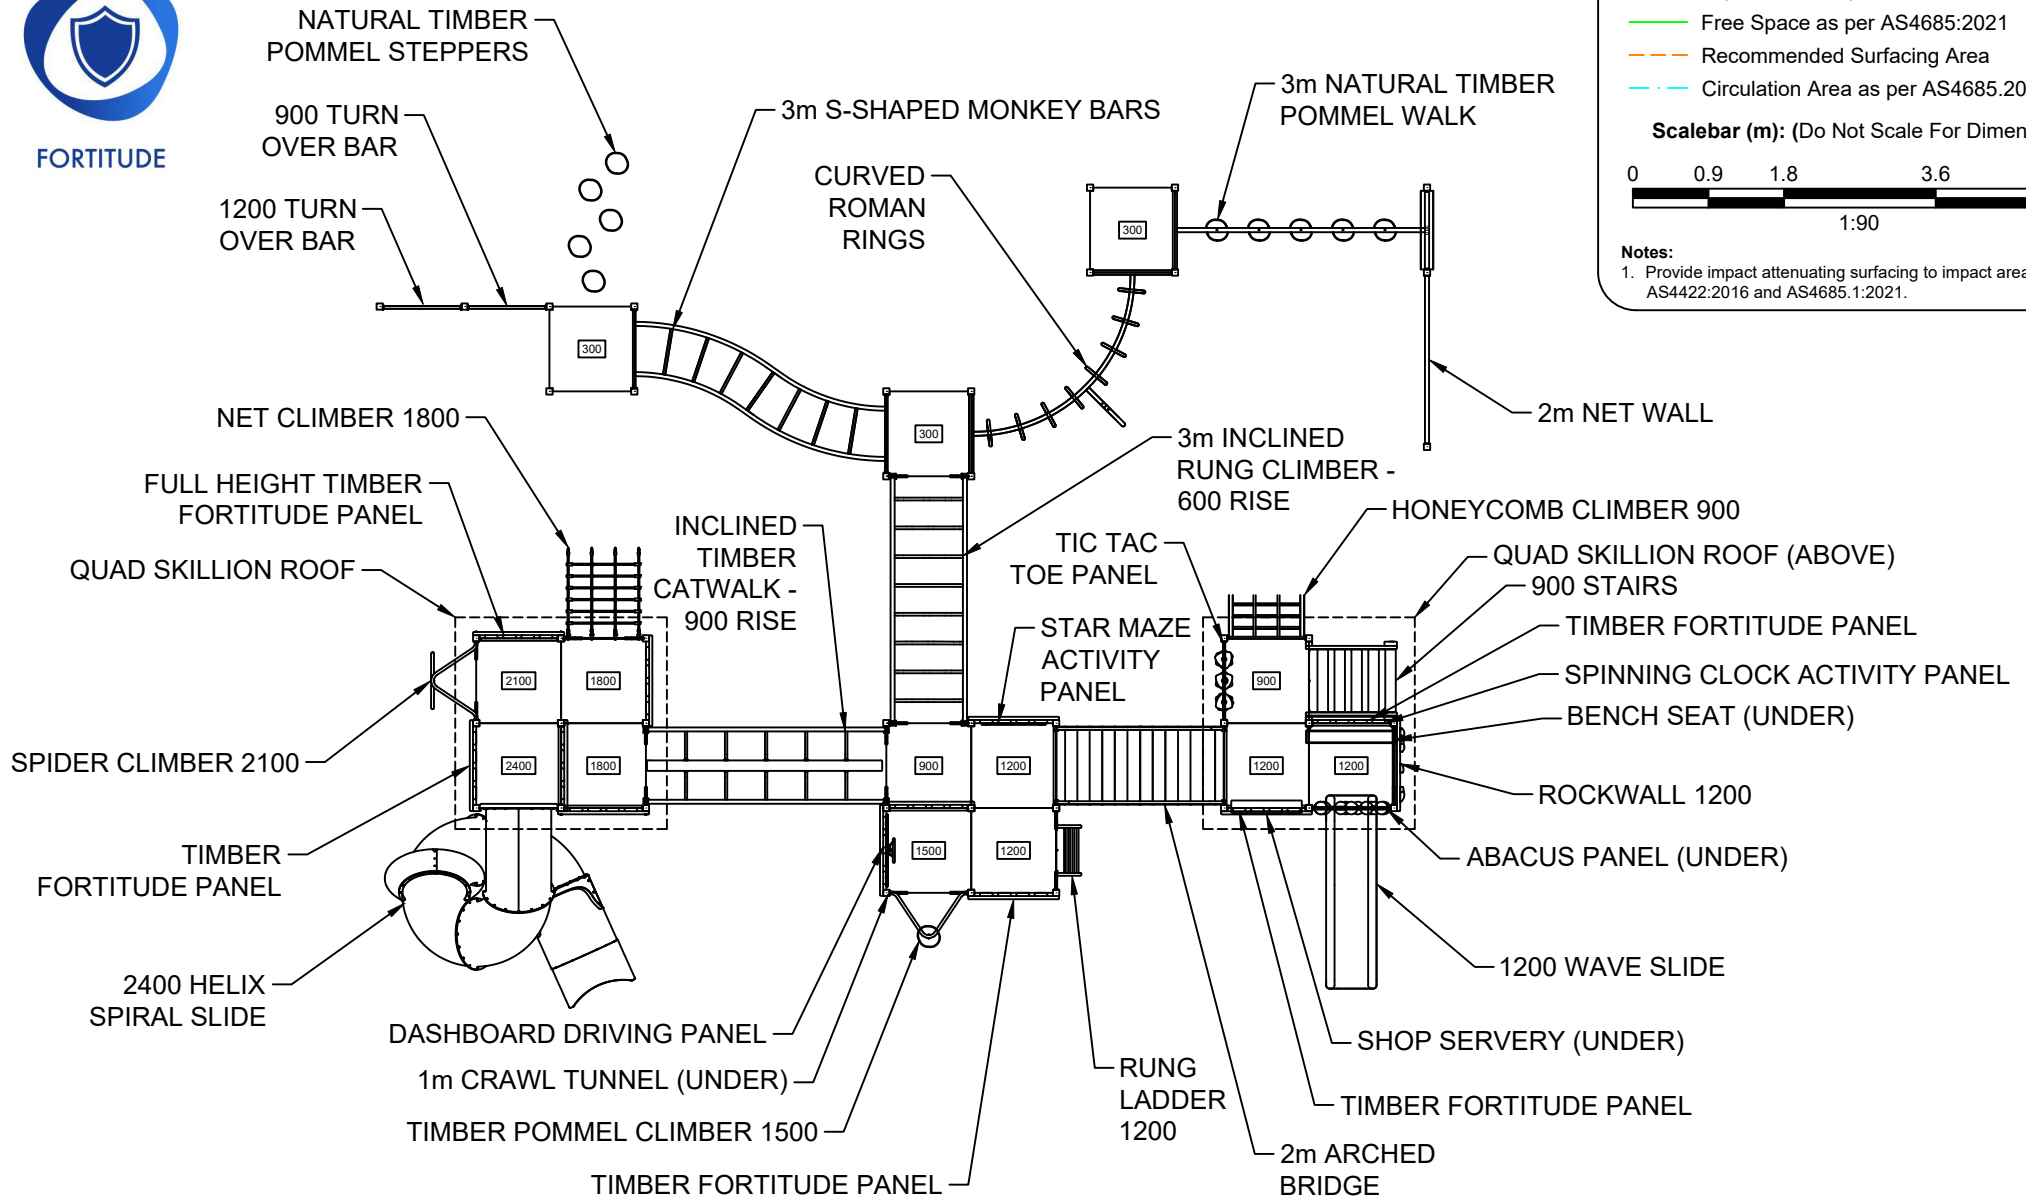

FORTITUDE

Legend:

- Impact Area as per AS4685:2021
- Free Space as per AS4685:2021
- - - Recommended Surfacing Area
- - - Circulation Area as per AS4685:2021

Scalebar (m): (Do Not Scale For Dimensions)

Notes: