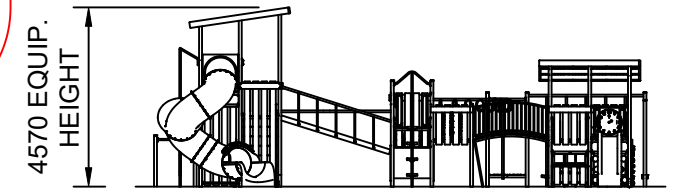

NOT TO SCALE