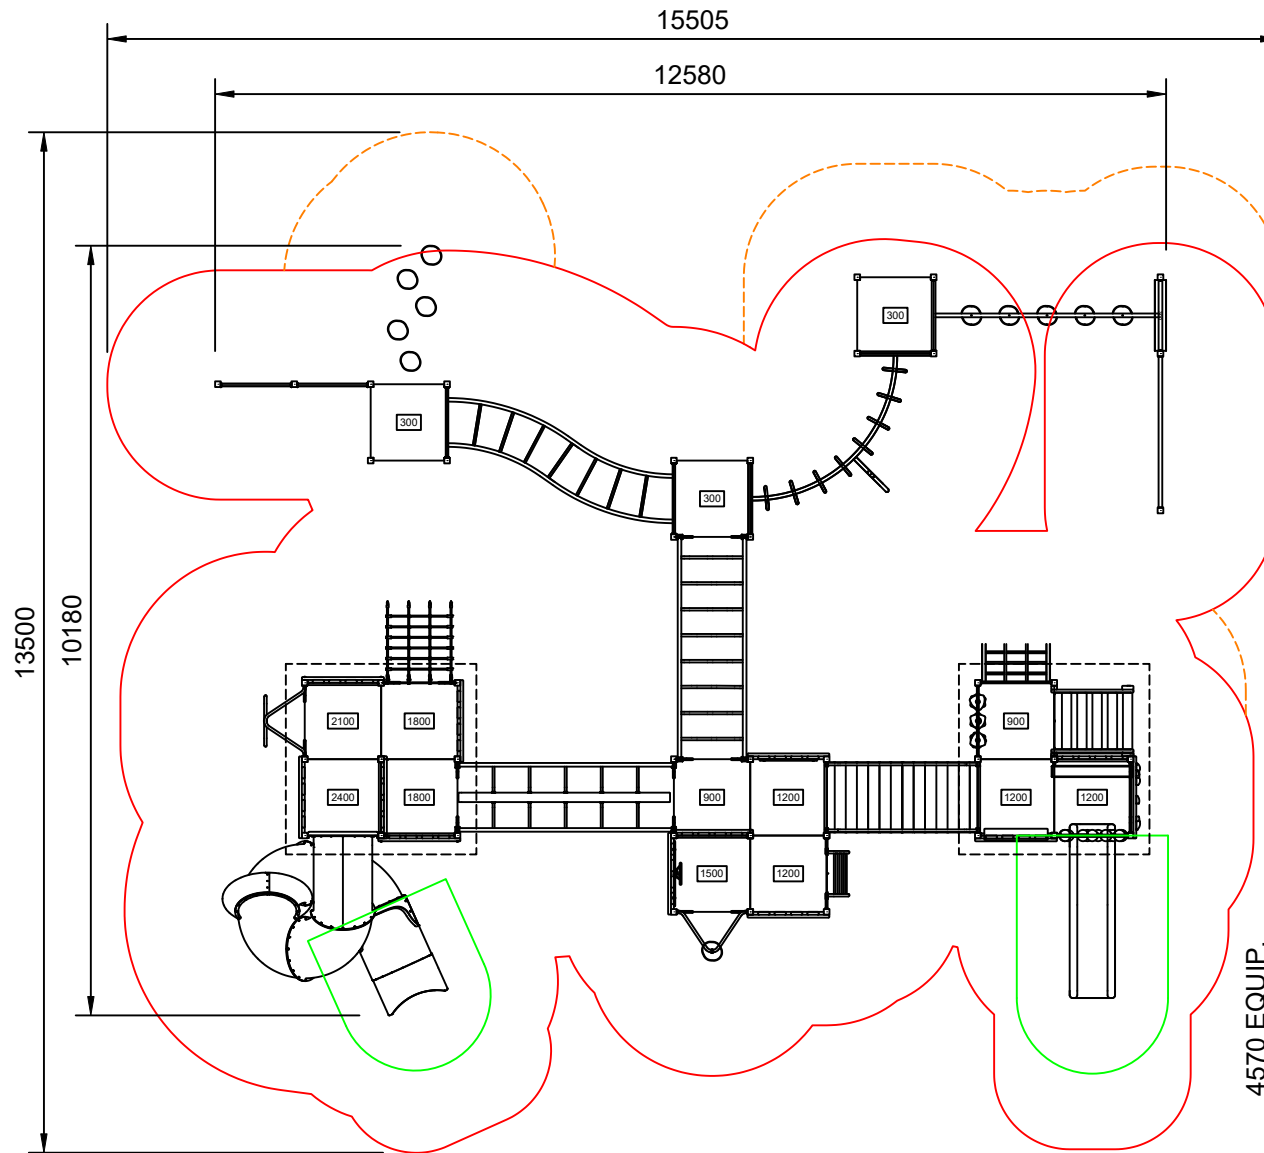

**Range:Fortitude
Equipment Layout
Sheet 4 of 5**

Activity Playgrounds Pty Ltd
Designed & Manufactured by Australians for the Children of Australia

FORTITUDE

Legend:

- Impact Area as per AS4685:2021
- Free Space as per AS4685:2021
- - - Recommended Surfacing Area
- - - Circulation Area as per AS4685:2021