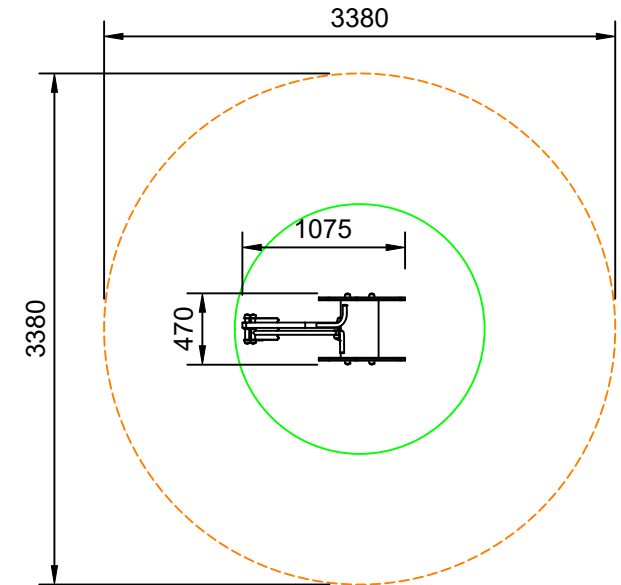

INDUSTRIOUS

Plan View
Scale: 1:50

Elevation
Scale: 1:20

Specifications:

Product Range	Industrious
Target Age Range	3-6 Years
Max Equipment Height	520mm
Critical Fall Height	<600mm
Soft Fall Area	9m ²

Legend:

- Impact Area as per AS4685:2021
 - Free Space as per AS4685:2021
 - - - Recommended Clearance Area
 - - - Circulation Area as per AS4685:2021
- Provide impact attenuating surfacing to impact area as per AS4422:2016 and AS4685.1:2021.

Scalebars (m)

Do Not Scale For Dimensions