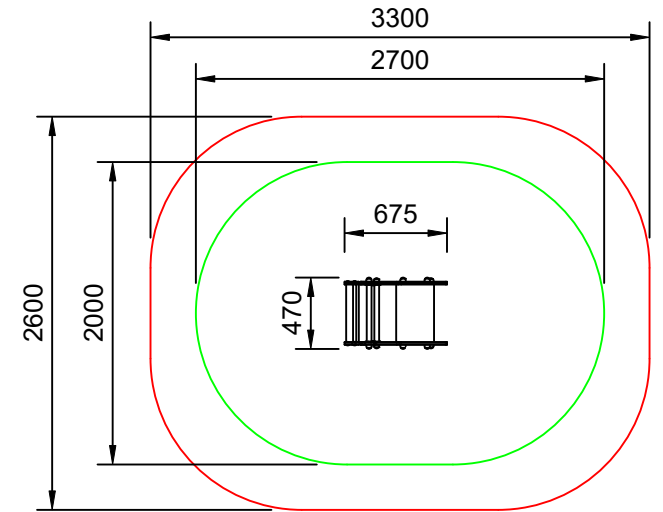

INDUSTRIOUS

Plan View
Scale: 1:50

Elevation
Scale: 1:20

Specifications:

Product Range	Industrious
Target Age Range	2-6 Years
Max Equipment Height	710mm
Critical Fall Height	<600mm
Soft Fall Area	8m ²

Legend:

- Impact Area as per AS4685:2021
 - Free Space as per AS4685:2021
 - - - Recommended Clearance Area
 - · - · Circulation Area as per AS4685:2021
- Provide impact attenuating surfacing to impact area as per AS4422:2016 and AS4685.1:2021.

Scalebars (m)

Do Not Scale For Dimensions