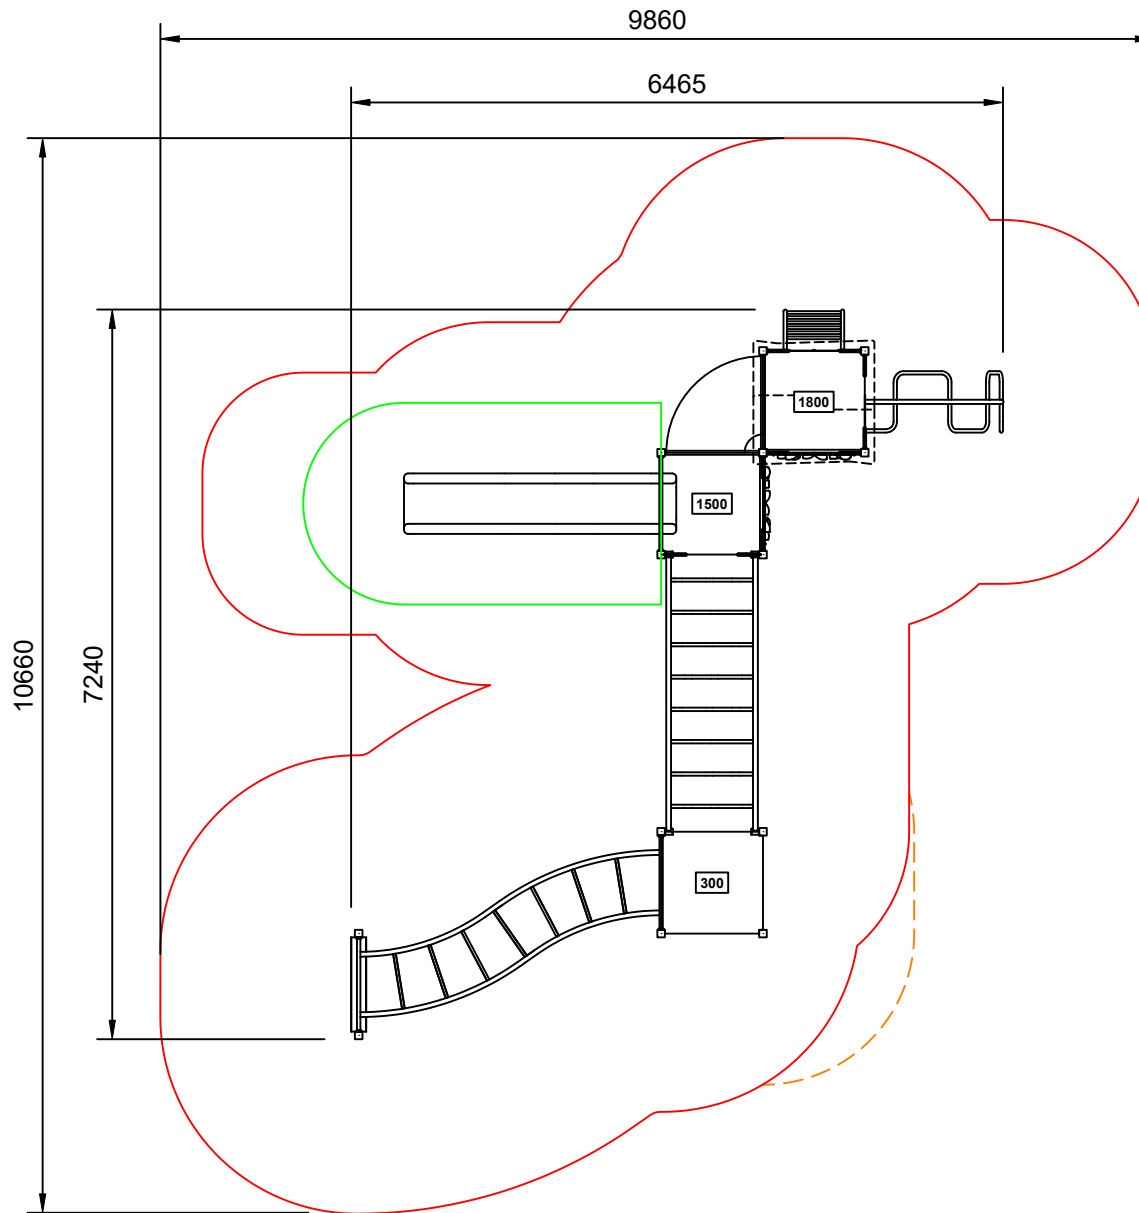

RESILIENCE

Legend:

- Impact Area as per AS4685:2021
- Free Space as per AS4685:2021
- - - Recommended Surfacing Area
- - - Circulation Area as per AS4685:2021

Scalebar (m): (Do Not Scale For Dimensions)

Notes:

1. Provide impact attenuating surfacing to impact area as per AS4422:2016 and AS4685.1:2021.