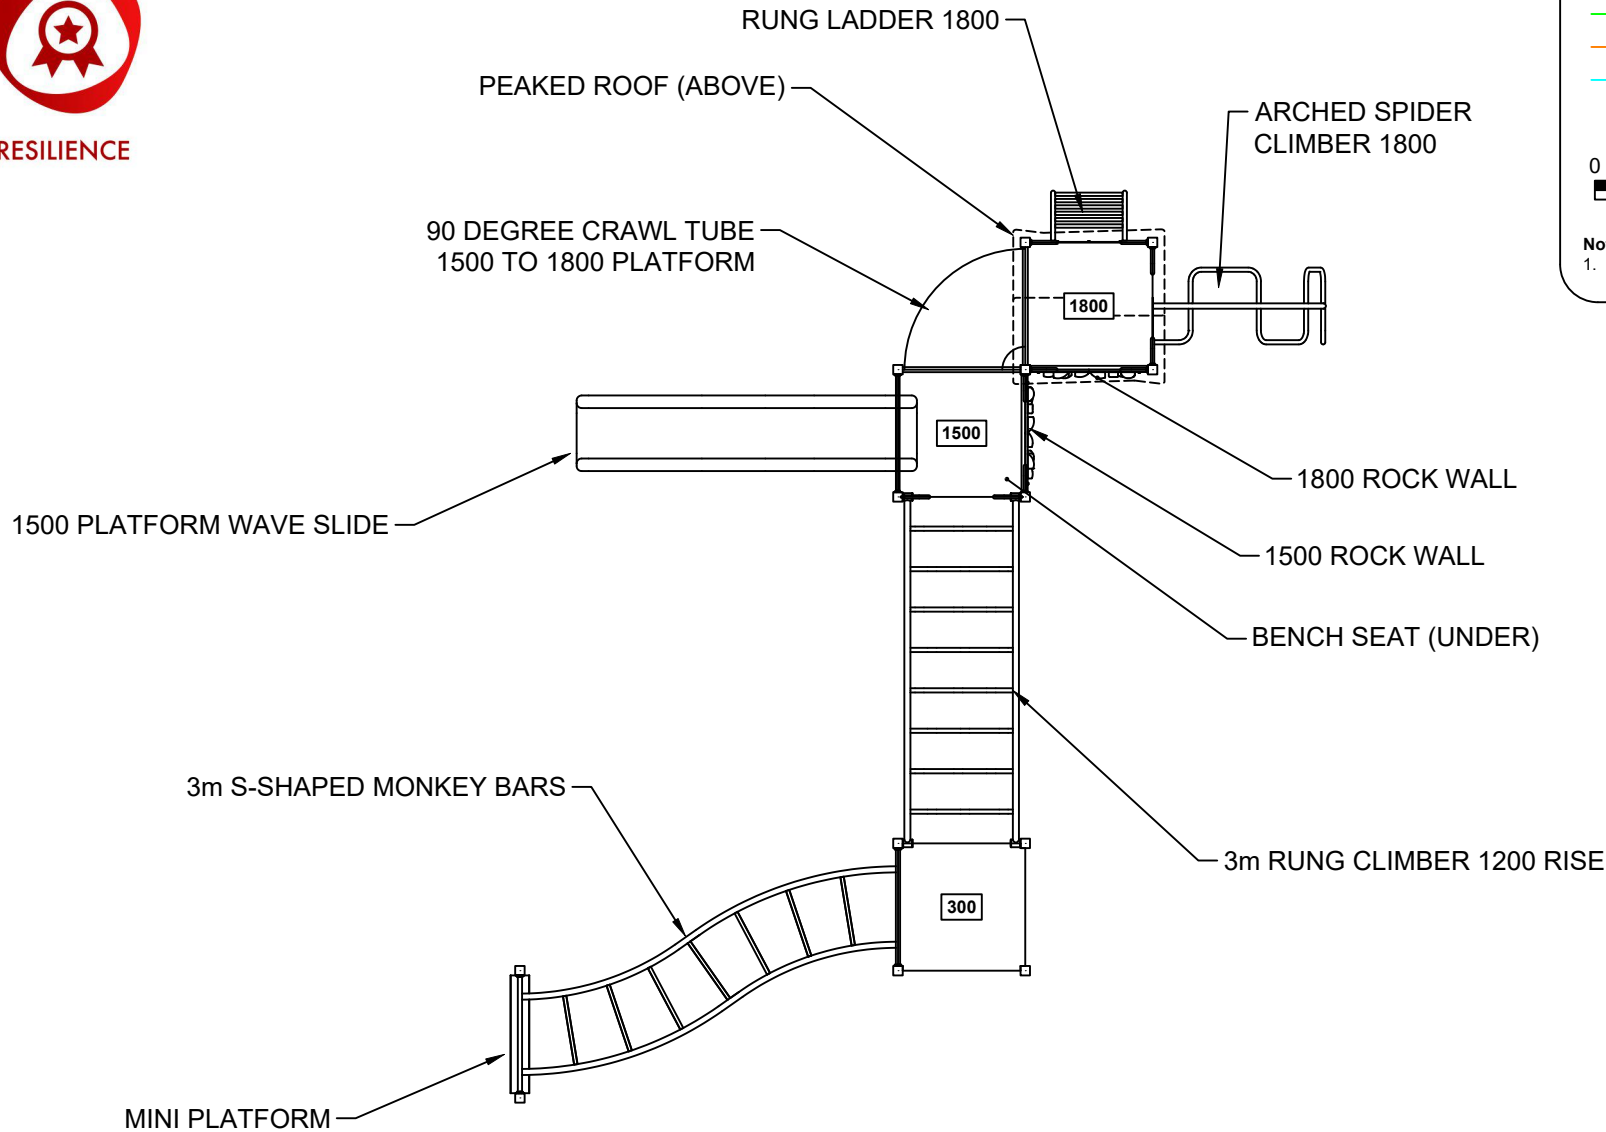

**AP7148B Crow's Nest  
Combination Unit**

Range: Resilience  
Equipment Illustration  
Sheet 2 of 4

Activity Playgrounds Pty Ltd  
Designed & Manufactured by Australians for the Children of Australia

RESILIENCE

**Legend:**

- Impact Area as per AS4685:2021
- Free Space as per AS4685:2021
- Recommended Surfacing Area
- Circulation Area as per AS4685:2021

**Scalebar (m):** (Do Not Scale For Dimensions)

**Notes:**

- Provide impact attenuating surfacing to impact area as per AS4422:2016 and AS4685.1:2021.