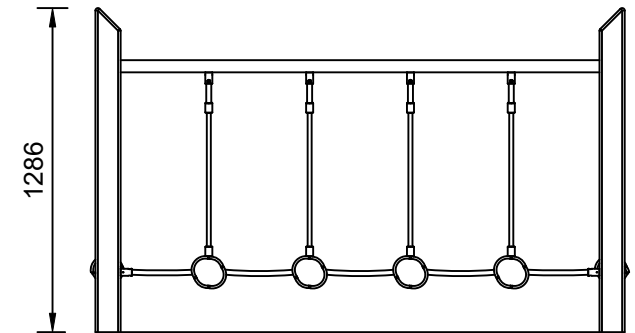

INSTINCTIVE

Plan View
Scale: 1:60

Elevation
Scale: 1:30

Specifications:

Product Range	Instinctive
Target Age Range	2-12 Years
Max Equipment Height	1286mm
Critical Fall Height	<600mm
Soft Fall Area	N/A

Legend:

- Impact Area as per AS4685:2021
- Free Space as per AS4685:2021
- - - Recommended Clearance Area
- - - Circulation Area as per AS4685:2021

- Provide impact attenuating surfacing to impact area as per AS4422:2016 and AS4685.1:2021.

Scalebars (m)

Do Not Scale For Dimensions