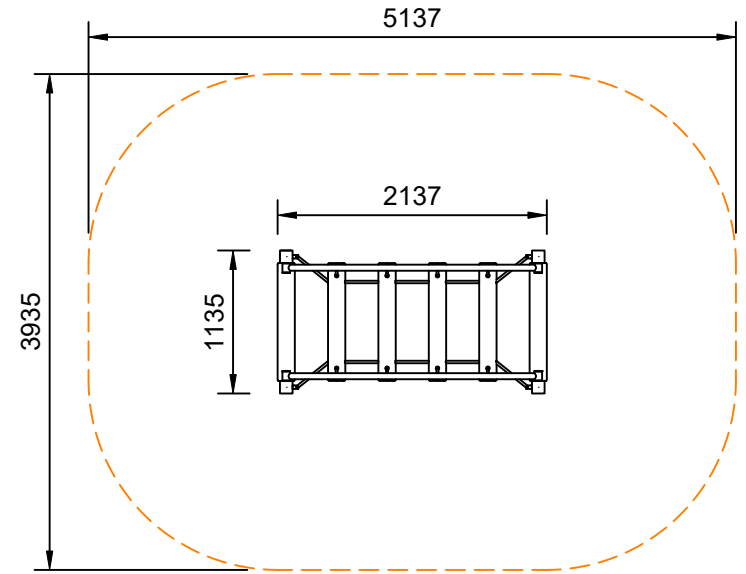

INSTINCTIVE

Plan View
Scale: 1:60

Elevation
Scale: 1:30

Specifications:

Product Range	Instinctive
Target Age Range	2-12 Years
Max Equipment Height	1286mm
Critical Fall Height	<600mm
Soft Fall Area	N/A

Legend:

- Impact Area as per AS4685:2021
- Free Space as per AS4685:2021
- - - Recommended Clearance Area
- - - Circulation Area as per AS4685:2021

- Provide impact attenuating surfacing to impact area as per AS4422:2016 and AS4685.1:2021.

Scalebars (m)

Do Not Scale For Dimensions