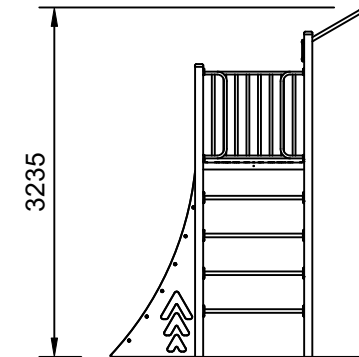

PERSEVERANCE

Plan View
Scale: 1:75

Elevation
Scale: 1:70

Specifications:

Product Range	Perseverance
Target Age Range	5-12 Years
Max Equipment Height	3235mm
Critical Fall Height	2200mm
Soft Fall Area	23m ²

Legend:

- Impact Area as per AS4685:2021
 - Free Space as per AS4685:2021
 - Recommended Clearance Area
 - Circulation Area as per AS4685:2021
- Provide impact attenuating surfacing to impact area as per AS4422:2016 and AS4685.1:2021.

Scalebars (m)

Do Not Scale For Dimensions