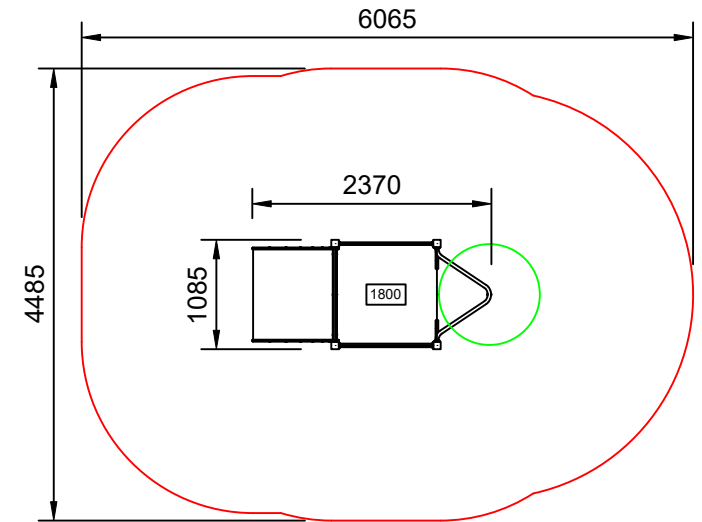

PERSEVERANCE

Plan View
Scale: 1:75

Elevation
Scale: 1:70

Specifications:

Product Range	Perseverance
Target Age Range	5-12 Years
Max Equipment Height	3235mm
Critical Fall Height	2200mm
Soft Fall Area	23m ²

Legend:

- Impact Area as per AS4685:2021
 - Free Space as per AS4685:2021
 - Recommended Clearance Area
 - Circulation Area as per AS4685:2021
- Provide impact attenuating surfacing to impact area as per AS4422:2016 and AS4685.1:2021.

Scalebars (m)

Do Not Scale For Dimensions