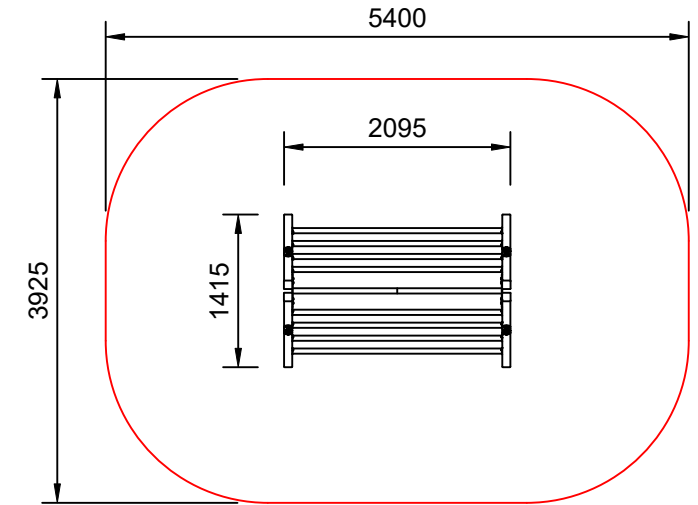

PERSEVERANCE

Plan View  
Scale: 1:70

Elevation  
Scale: 1:50

### Specifications:

<b>Product Range</b>	Perseverance
<b>Target Age Range</b>	5-12 Years
<b>Max Equipment Height</b>	1705mm
<b>Critical Fall Height</b>	1705mm
<b>Soft Fall Area</b>	19.5m <sup>2</sup>

### Legend:

- Impact Area as per AS4685:2021
  - Free Space as per AS4685:2021
  - Recommended Clearance Area
  - - - Circulation Area as per AS4685:2021
- Provide impact attenuating surfacing to impact area as per AS4422:2016 and AS4685.1:2021.

**Scalebars (m)**  
Do Not Scale For Dimensions