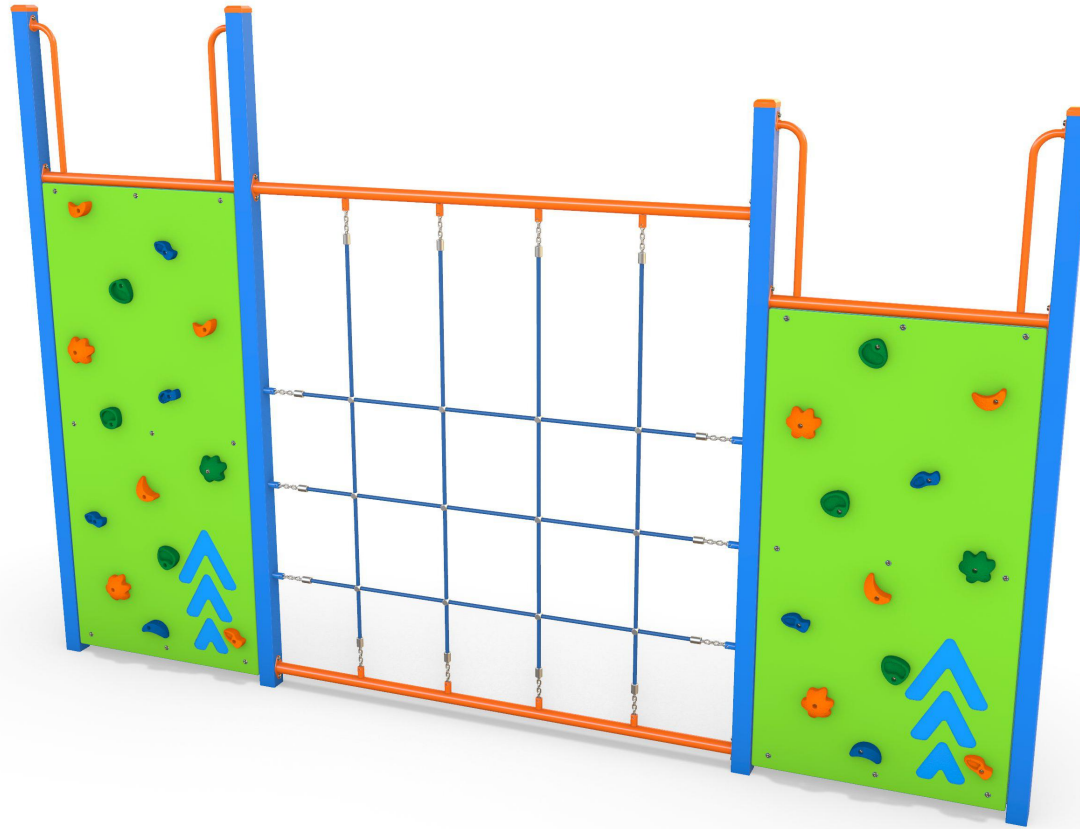

PERSEVERANCE

Plan View
Scale: 1:90

Elevation
Scale: 1:70

Specifications:

Product Range	Perseverance
Target Age Range	5-12 Years
Max Equipment Height	2810mm
Critical Fall Height	1850mm
Soft Fall Area	27.5m ²

Legend:

- Impact Area as per AS4685:2021
 - Free Space as per AS4685:2021
 - Recommended Clearance Area
 - Circulation Area as per AS4685:2021
- Provide impact attenuating surfacing to impact area as per AS4422:2016 and AS4685.1:2021.

Scalebars (m)

Do Not Scale For Dimensions