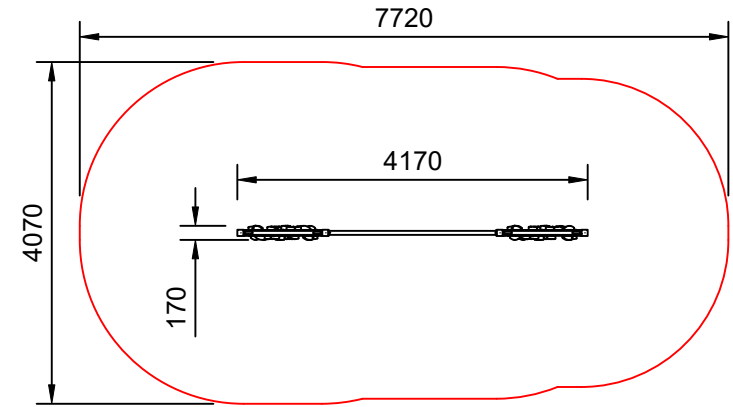

PERSEVERANCE

Plan View
Scale: 1:90

Elevation
Scale: 1:70

Specifications:

Product Range	Perseverance
Target Age Range	5-12 Years
Max Equipment Height	2810mm
Critical Fall Height	1850mm
Soft Fall Area	27.5m ²

Legend:

- Impact Area as per AS4685:2021
 - Free Space as per AS4685:2021
 - Recommended Clearance Area
 - Circulation Area as per AS4685:2021
- Provide impact attenuating surfacing to impact area as per AS4422:2016 and AS4685.1:2021.

Scalebars (m)

Do Not Scale For Dimensions