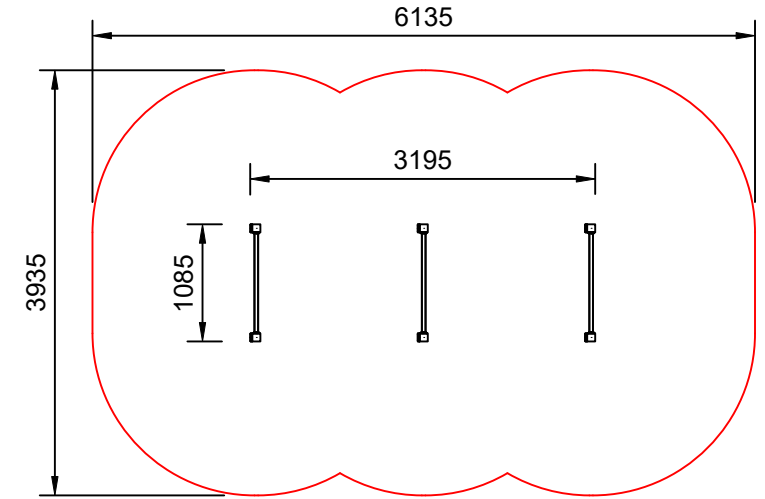

PERSEVERANCE

Plan View
Scale: 1:70

Elevation
Scale: 1:50

Specifications:

Product Range	Perseverance
Target Age Range	5-12 Years
Max Equipment Height	1010mm
Critical Fall Height	935mm
Soft Fall Area	22m ²

Legend:

- Impact Area as per AS4685:2021
 - Free Space as per AS4685:2021
 - Recommended Clearance Area
 - Circulation Area as per AS4685:2021
- Provide impact attenuating surfacing to impact area as per AS4422:2016 and AS4685.1:2021.

Scalebars (m)
Do Not Scale For Dimensions