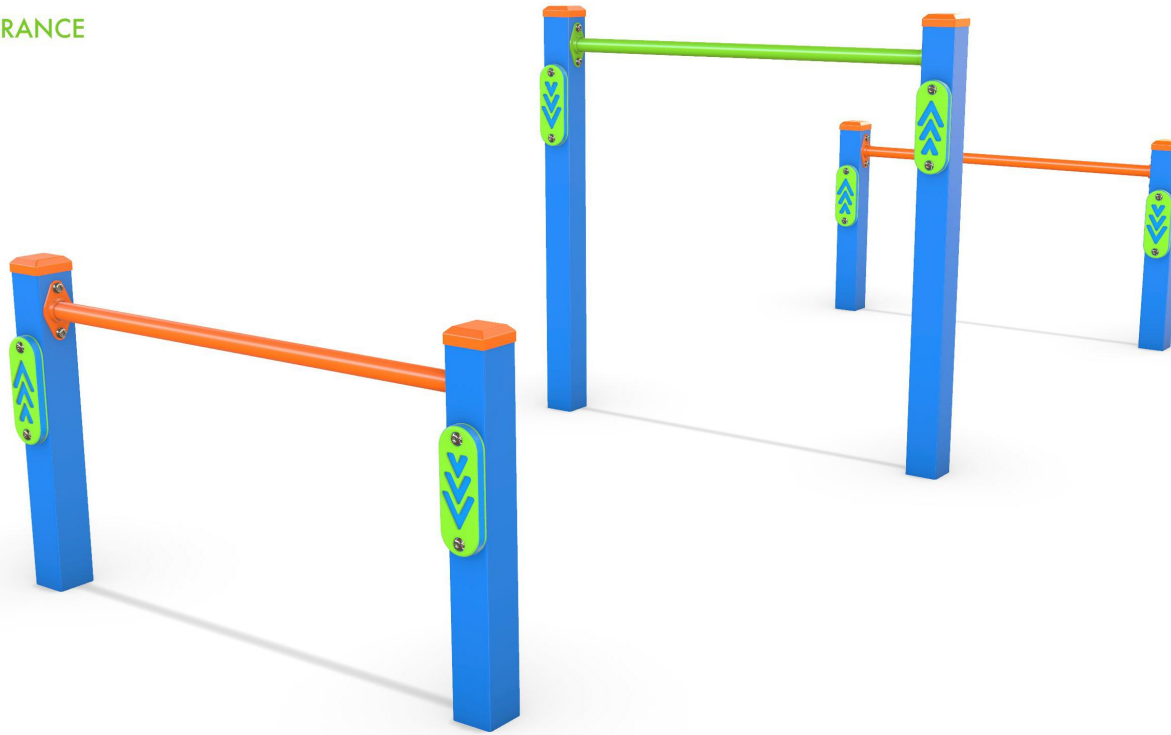

PERSEVERANCE

Plan View
Scale: 1:70

Elevation
Scale: 1:50

Specifications:

Product Range	Perseverance
Target Age Range	5-12 Years
Max Equipment Height	1010mm
Critical Fall Height	935mm
Soft Fall Area	22m ²

Legend:

- Impact Area as per AS4685:2021
 - Free Space as per AS4685:2021
 - Recommended Clearance Area
 - Circulation Area as per AS4685:2021
- Provide impact attenuating surfacing to impact area as per AS4422:2016 and AS4685.1:2021.

Scalebars (m)
Do Not Scale For Dimensions