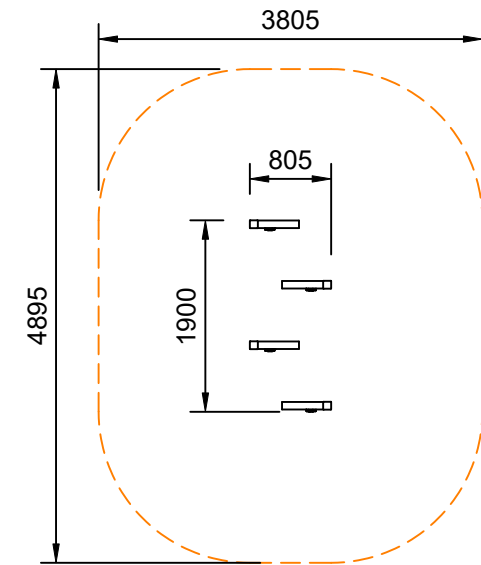

PERSEVERANCE

Plan View
Scale: 1:75

Elevation
Scale: 1:50

Specifications:

Product Range	Perseverance
Target Age Range	5-12 Years
Max Equipment Height	2085mm
Critical Fall Height	<600mm
Soft Fall Area	N/A

Legend:

- Impact Area as per AS4685:2021
- Free Space as per AS4685:2021
- - - Recommended Clearance Area
- - - Circulation Area as per AS4685:2021

- Provide impact attenuating surfacing to impact area as per AS4422:2016 and AS4685.1:2021.

Scalebars (m)

Do Not Scale For Dimensions