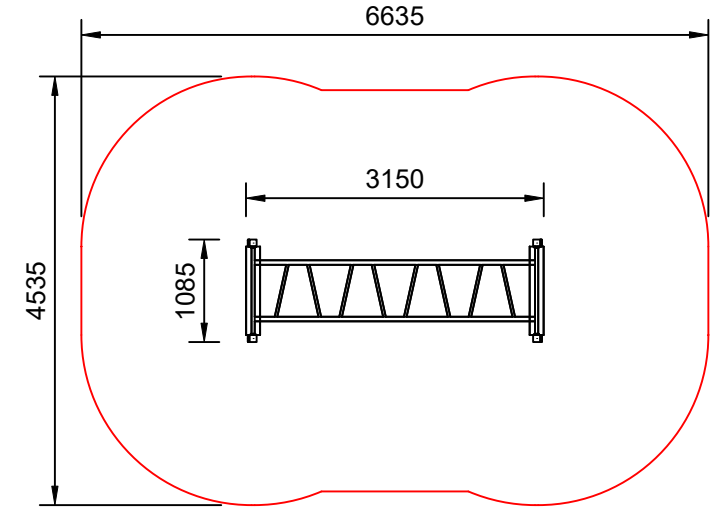

PERSEVERANCE

Plan View
Scale: 1:80

Elevation
Scale: 1:50

Specifications:

Product Range	Perseverance
Target Age Range	5-12 Years
Max Equipment Height	2110mm
Critical Fall Height	1945mm
Soft Fall Area	27m ²

Legend:

- Impact Area as per AS4685:2021
 - Free Space as per AS4685:2021
 - Recommended Clearance Area
 - Circulation Area as per AS4685:2021
- Provide impact attenuating surfacing to impact area as per AS4422:2016 and AS4685.1:2021.

Scalebars (m)
Do Not Scale For Dimensions