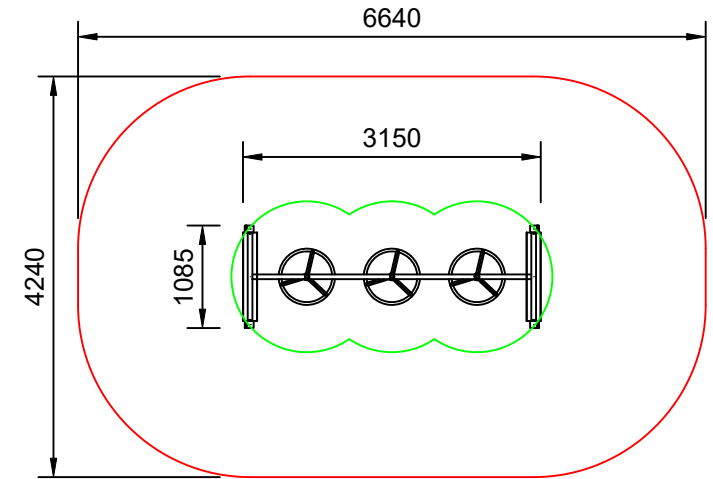

PERSEVERANCE

Plan View
Scale: 1:80

Elevation
Scale: 1:50

Specifications:

Product Range	Perseverance
Target Age Range	5-12 Years
Max Equipment Height	2410mm
Critical Fall Height	1950mm
Soft Fall Area	25.5m ²

Legend:

- Impact Area as per AS4685:2021
- Free Space as per AS4685:2021
- Recommended Clearance Area
- - - Circulation Area as per AS4685:2021

- Provide impact attenuating surfacing to impact area as per AS4422:2016 and AS4685.1:2021.

Scalebars (m)
Do Not Scale For Dimensions