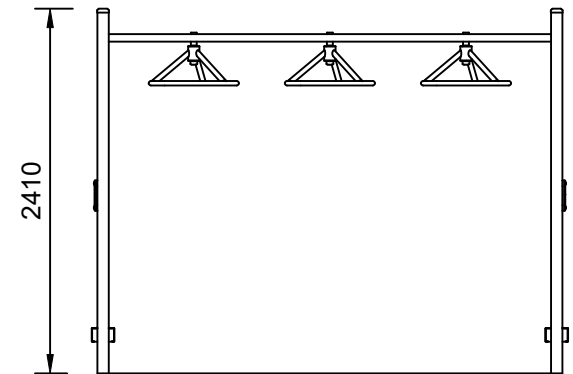

PERSEVERANCE

Plan View
Scale: 1:80

Elevation
Scale: 1:50

Specifications:

Product Range	Perseverance
Target Age Range	5-12 Years
Max Equipment Height	2410mm
Critical Fall Height	1950mm
Soft Fall Area	25.5m ²

Legend:

- Impact Area as per AS4685:2021
- Free Space as per AS4685:2021
- Recommended Clearance Area
- - - Circulation Area as per AS4685:2021

- Provide impact attenuating surfacing to impact area as per AS4422:2016 and AS4685.1:2021.

Scalebars (m)
Do Not Scale For Dimensions