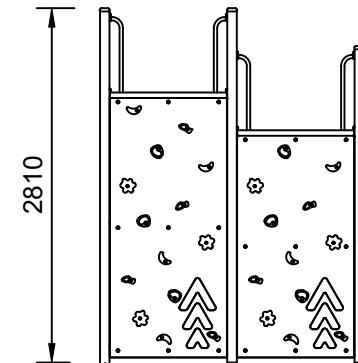

PERSEVERANCE

Plan View
Scale: 1:70

Elevation
Scale: 1:60

Specifications:

Product Range	Perseverance
Target Age Range	5-12 Years
Max Equipment Height	2810mm
Critical Fall Height	2145mm
Soft Fall Area	19.5m ²

Legend:

- Impact Area as per AS4685:2021
 - Free Space as per AS4685:2021
 - Recommended Clearance Area
 - Circulation Area as per AS4685:2021
- Provide impact attenuating surfacing to impact area as per AS4422:2016 and AS4685.1:2021.

Scalebars (m)

Do Not Scale For Dimensions