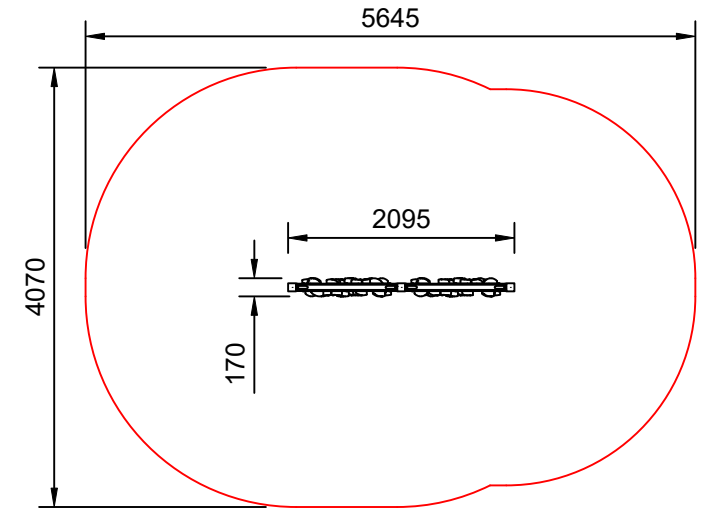

PERSEVERANCE

Plan View
Scale: 1:70

Elevation
Scale: 1:60

Specifications:

Product Range	Perseverance
Target Age Range	5-12 Years
Max Equipment Height	2810mm
Critical Fall Height	2145mm
Soft Fall Area	19.5m ²

Legend:

- Impact Area as per AS4685:2021
 - Free Space as per AS4685:2021
 - Recommended Clearance Area
 - Circulation Area as per AS4685:2021
- Provide impact attenuating surfacing to impact area as per AS4422:2016 and AS4685.1:2021.

Scalebars (m)

Do Not Scale For Dimensions