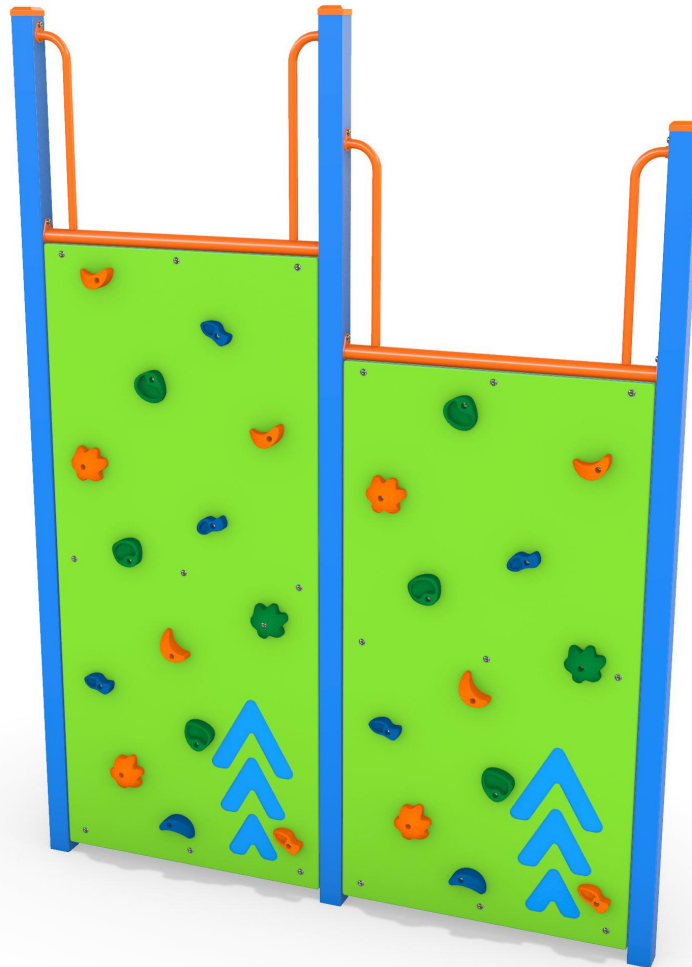

PERSEVERANCE

Plan View
Scale: 1:70

Elevation
Scale: 1:60

Specifications:

Product Range	Perseverance
Target Age Range	5-12 Years
Max Equipment Height	2810mm
Critical Fall Height	2145mm
Soft Fall Area	19.5m ²

Legend:

- Impact Area as per AS4685:2021
 - Free Space as per AS4685:2021
 - Recommended Clearance Area
 - Circulation Area as per AS4685:2021
- Provide impact attenuating surfacing to impact area as per AS4422:2016 and AS4685.1:2021.

Scalebars (m)

Do Not Scale For Dimensions